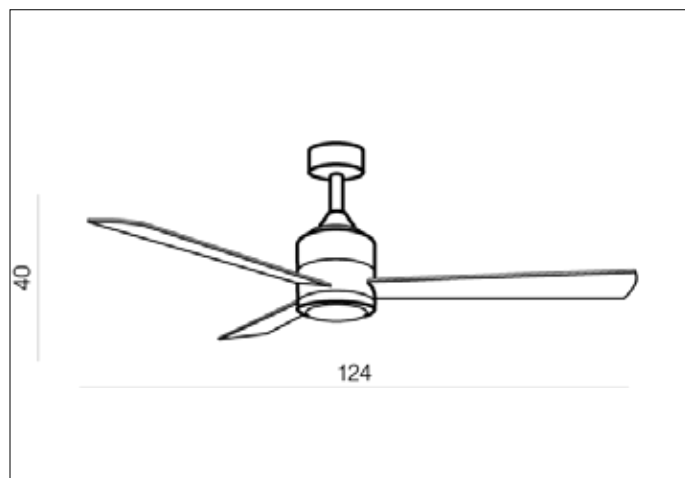

AZzardo[®]
LIGHTING

VINCA CCT + Remote Control WH/WH
AZ4453, EAN 5901238444534

Dimensions height / width / length [cm] Product Specifications

Product	40 x 124 x 124
Mounting inlet:	N/A x N/A x N/A
Ceiling base:	5,5 x 14 x N/A
Shades	N/A x N/A x N/A

Line	DECORATIVE
Type	Pendant
Type of track	N/A
Colour	White / White
Material	Aluminium
Light source	1
Type of socket	LED INTEGRATED
Lumens	600
Kelvins	3000
Beam angle	N/A
Dimmable	YES
CCT	YES
RGB	N/A
RA	? 80
App remote control	N/A
Remote control	YES
Voltage	230V
Power	18 ~ 38W
Switch location	N/A
Protection class	IP20
Tilt	N/A
Rotation	360°

Shipping info height / width / length [cm]

BOX 1:	30 x 24 x 71
BOX 2:	N/A x N/A x N/A
BOX 3:	N/A x N/A x N/A
Net weight [kg]	6,2
Gross weight [kg]	7

Energy efficiency

Azzardo Sp. z o.o.
ul. Strzeszyńska 33 60-479 Poznań,
NIP: 929-185-75-07