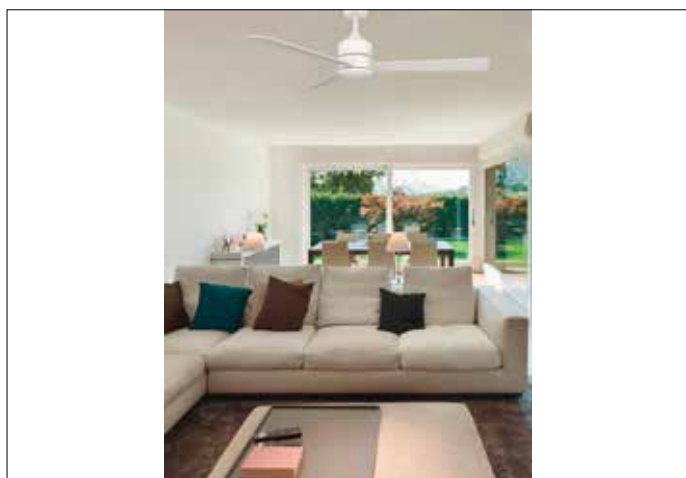

AZzardo[®]
LIGHTING

VINCA CCT + Remote Control WH/WH
AZ4453, EAN 5901238444534

Dimensions height / width / length [cm] Product Specifications

Product	40 x 124 x 124
Mounting inlet:	N/A x N/A x N/A
Ceiling base:	5,5 x 14 x N/A
Shades	N/A x N/A x N/A

Line	DECORATIVE
Type	Pendant
Type of track	N/A
Colour	White / White
Material	Aluminium
Light source	1
Type of socket	LED INTEGRATED
Lumens	600
Kelvins	3000
Beam angle	N/A
Dimmable	YES
CCT	YES
RGB	N/A
RA	? 80
App remote control	N/A
Remote control	YES
Voltage	230V
Power	18 ~ 38W
Switch location	N/A
Protection class	IP20
Tilt	N/A
Rotation	360°