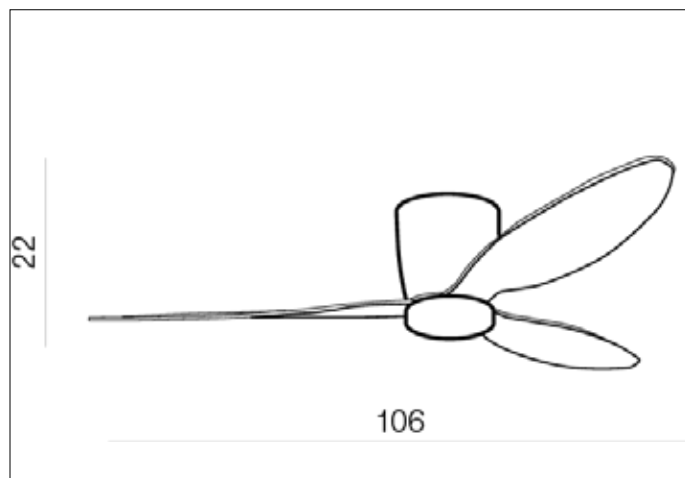

AZzardo[®]
LIGHTING

VENETI CCT + Remote Control WH/WH
AZ4451, EAN 5901238444510

Dimensions height / width / length [cm] Product Specifications

Product	22 x 106 x 106
Mounting inlet:	N/A x N/A x N/A
Ceiling base:	15,5 x 15,5 x N/A
Shades	N/A x N/A x N/A

Line	DECORATIVE
Type	Pendant
Type of track	N/A
Colour	White / White
Material	Metal / PC
Light source	1
Type of socket	LED INTEGRATED
Lumens	600
Kelvins	3000
Beam angle	N/A
Dimmable	YES
CCT	YES
RGB	N/A
RA	? 80
App remote control	N/A
Remote control	YES
Voltage	230V
Power	18 ~ 38W
Switch location	N/A
Protection class	IP20
Tilt	N/A
Rotation	360°

Shipping info height / width / length [cm]

BOX 1:	22 x 25 x 65
BOX 2:	N/A x N/A x N/A
BOX 3:	N/A x N/A x N/A
Net weight [kg]	5,2
Gross weight [kg]	6

Energy efficiency

Azzardo Sp. z o.o.
ul. Strzeszyńska 33 60-479 Poznań,
NIP: 929-185-75-07