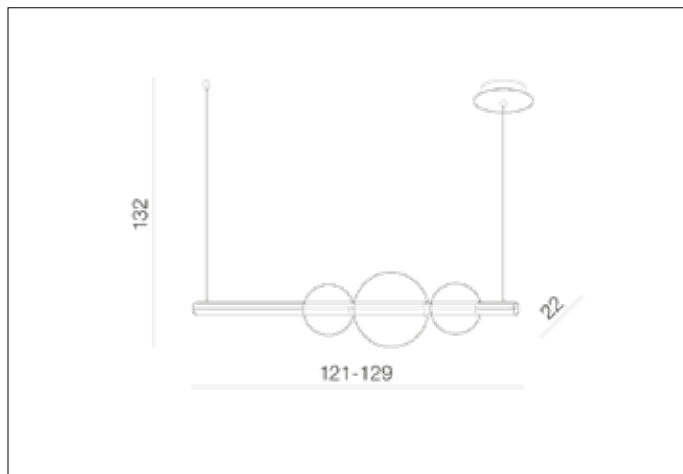

**AZzardo**<sup>®</sup>  
 LIGHTING

 SANDRA 3 WH  
 AZ4426, EAN 5901238444268

**Dimensions** height / width / length

[cm] Product	132 x 121 ~ 129
Mounting inlet:	N/A x N/A x N/A
Ceiling base:	x 224 x 20 x N/A
Shades	2x 15 ~ 1x 22 x 2x 15 ~ 1x 22 x N/A

**Product Specifications**

Line	DECORATIVE
Type	Pendant
Type of track	N/A
Colour	White
Material	Glass / Metal
Light source	1
Type of socket	LED INTEGRATED
Lumens	3120
Kelvins	3000
Beam angle	N/A
Dimmable	YES
CCT	N/A
RGB	N/A
RA	? 80
App remote control	N/A
Remote control	N/A
Voltage	230V
Power	48W
Switch location	N/A
Protection class	IP20
Tilt	N/A
Rotation	N/A

**Shipping info** height / width / length [cm]

BOX 1:	27 x 126 x 32
BOX 2:	N/A x N/A x N/A
BOX 3:	N/A x N/A x N/A
Net weight [kg]	4,32
Gross weight [kg]	4,8

**Energy efficiency**

 Azzardo Sp. z o.o.  
 ul. Strzeszyńska 33 60-479 Poznań,  
 NIP: 929-185-75-07