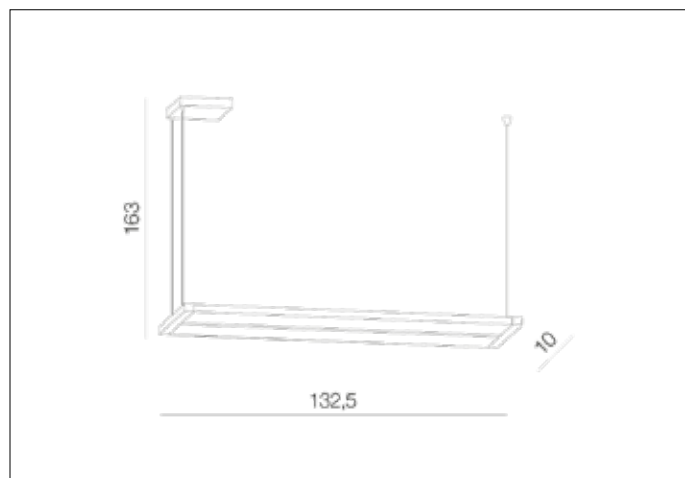

**AZzardo**<sup>®</sup>  
 LIGHTING

 FLASH 130 BK  
 AZ4416, EAN 5901238444169

**Dimensions** height / width / length [cm] **Product Specifications**

Product	163 x 132,5 x 10
Mounting inlet:	N/A x N/A x N/A
Ceiling base:	4 x 28 x 10
Shades	1,5 x 132,45 x 10 ~ 2x4,2

**Shipping info** height / width / length [cm]

BOX 1:	11 x 136,5 x 15,5
BOX 2:	N/A x N/A x N/A
BOX 3:	N/A x N/A x N/A
Net weight [kg]	3,85
Gross weight [kg]	4,45

**Energy efficiency**

Azzardo Sp. z o.o.  
 ul. Strzeszyńska 33 60-479 Poznań,  
 NIP: 929-185-75-07