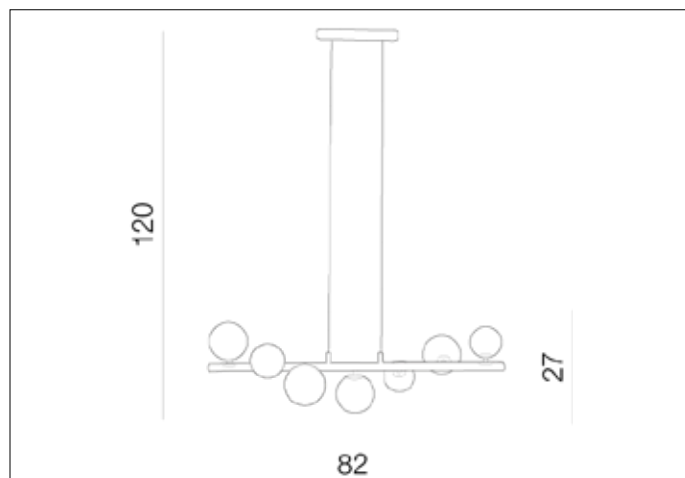

AZzardo[®]
LIGHTING

SYBILLA 7 PENDANT GO
AZ4409, EAN 5901238444091

Dimensions height / width / length [cm] Product Specifications

Product	120 x 82 x 27
Mounting inlet:	N/A x N/A x N/A
Ceiling base:	2 x 26 x 4
Shades	4x 10 ~ 3x 12 x 4x 10 ~ 3x 12 x N/A

Line	DECORATIVE
Type	Pendant
Type of track	N/A
Colour	Gold
Material	Glass / Metal
Light source	7
Type of socket	G9
Lumens	N/A
Kelvins	N/A
Beam angle	N/A
Dimmable	N/A
CCT	N/A
RGB	N/A
RA	N/A
App remote control	N/A
Remote control	N/A
Voltage	230V
Power	max LED 42W
Switch location	N/A
Protection class	IP20
Tilt	N/A
Rotation	N/A

Shipping info height / width / length [cm]

BOX 1:	32 x 83 x 18
BOX 2:	N/A x N/A x N/A
BOX 3:	N/A x N/A x N/A
Net weight [kg]	2,8
Gross weight [kg]	3,1

Energy efficiency

N/A

Azzardo Sp. z o.o.
ul. Strzeszyńska 33 60-479 Poznań,
NIP: 929-185-75-07