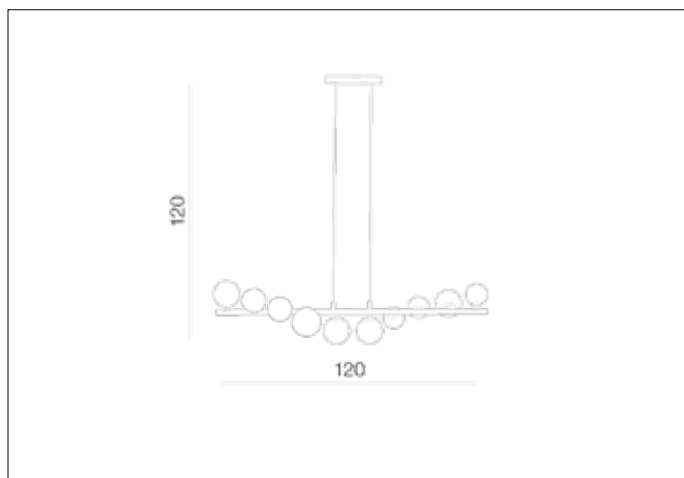

**AZzardo**<sup>®</sup>  
LIGHTING

SYBILLA 10 PENDANT BK  
AZ4404, EAN 5901238444046

## Dimensions height / width / length [cm] Product Specifications

Product	120 x 120 x 28
Mounting inlet:	N/A x N/A x N/A
Ceiling base:	2 x 26 x 4
Shades	5x 10 ~ 5x 12 x 5x 10 ~ 5x 12 x N/A

Line	DECORATIVE
Type	Pendant
Type of track	N/A
Colour	Black
Material	Glass / Metal
Light source	10
Type of socket	G9
Lumens	N/A
Kelvins	N/A
Beam angle	N/A
Dimmable	N/A
CCT	N/A
RGB	N/A
RA	N/A
App remote control	N/A
Remote control	N/A
Voltage	230V
Power	max LED 60W
Switch location	N/A
Protection class	IP20
Tilt	N/A
Rotation	N/A

## Shipping info height / width / length [cm]

BOX 1:	32 x 121 x 18
BOX 2:	N/A x N/A x N/A
BOX 3:	N/A x N/A x N/A
Net weight [kg]	4,3
Gross weight [kg]	4,8