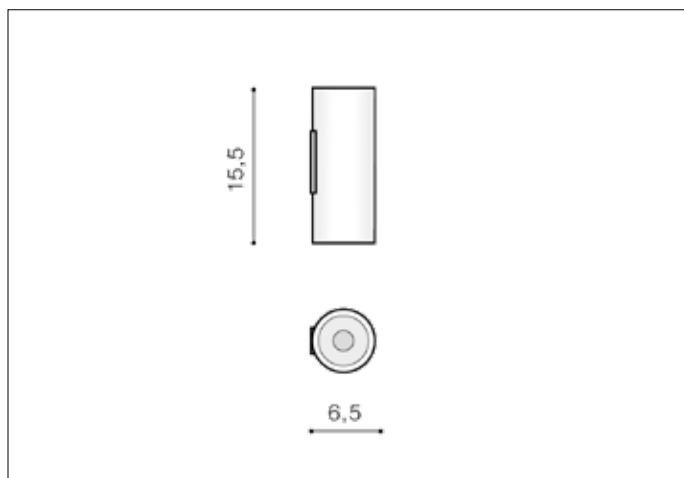

AZzardo[®]
LIGHTING

VELIA R 2 WH
AZ4398, EAN 5901238443988

Dimensions height / width / length [cm] Product Specifications

Product	15,5 x 6,5 x N/A
Mounting inlet:	N/A x N/A x N/A
Ceiling base:	N/A x N/A x N/A
Shades	N/A x N/A x N/A

Line	DECORATIVE
Type	Wall
Type of track	N/A
Colour	White
Material	Metal
Light source	2
Type of socket	GU10
Lumens	N/A
Kelvins	N/A
Beam angle	N/A
Dimmable	N/A
CCT	N/A
RGB	N/A
RA	N/A
App remote control	N/A
Remote control	N/A
Voltage	230V
Power	max LED 50W
Switch location	N/A
Protection class	IP20
Tilt	N/A
Rotation	N/A

Shipping info height / width / length [cm]

BOX 1:	16,5 x 7,5 x 7,5
BOX 2:	N/A x N/A x N/A
BOX 3:	N/A x N/A x N/A
Net weight [kg]	0,25
Gross weight [kg]	0,3

Energy efficiency

N/A

Azzardo Sp. z o.o.
ul. Strzeszyńska 33 60-479 Poznań,
NIP: 929-185-75-07