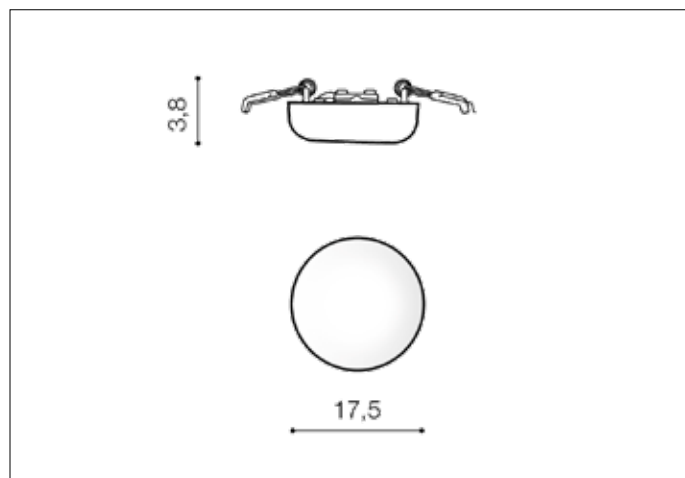

AZzardo[®]
 LIGHTING

 LAMIR R 17 4000K DIMM
 AZ4392, EAN 5901238443926

Dimensions height / width / length [cm] **Product Specifications**

Product	3,8 x 17,5 x N/A
Mounting inlet:	1,5 x 7,40 ~ 15,10 x N/A
Ceiling base:	N/A x N/A x N/A
Shades	N/A x N/A x N/A

Shipping info height / width / length [cm]

BOX 1:	5,5 x 21,5 x 18,5
BOX 2:	N/A x N/A x N/A
BOX 3:	N/A x N/A x N/A
Net weight [kg]	0,33
Gross weight [kg]	0,44

Energy efficiency

Azzardo Sp. z o.o.
 ul. Strzeszyńska 33 60-479 Poznań,
 NIP: 929-185-75-07

www.azzardolighting.com

Line	TECHNICAL
Type	Downlight
Type of track	N/A
Colour	White
Material	Metal / PC
Light source	1
Type of socket	LED INTEGRATED
Lumens	N/A
Kelvins	4000
Beam angle	N/A
Dimmable	YES
CCT	N/A
RGB	N/A
RA	? 80
App remote control	YES
Remote control	N/A
Voltage	230V
Power	22W
Switch location	N/A
Protection class	IP44
Tilt	N/A
Rotation	N/A