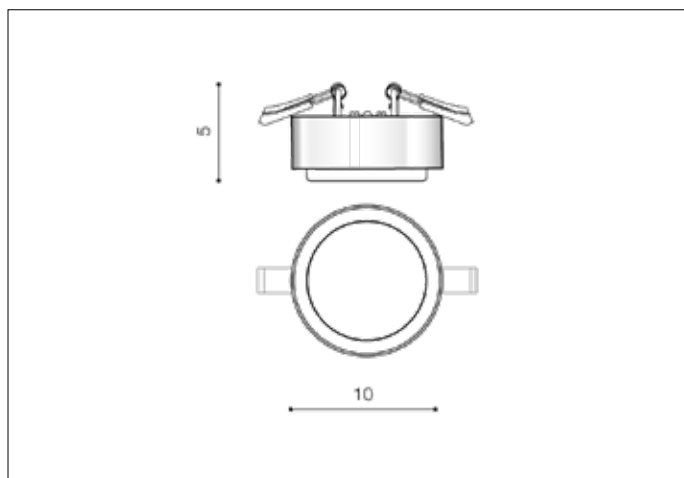

AZzardo[®]
LIGHTING

KASTORIA 3000K BK
AZ4389, EAN 5901238443896

Dimensions height / width / length [cm] Product Specifications

Product	5 x 10 x N/A
Mounting inlet:	1,5 x 4,5 x N/A
Ceiling base:	N/A x N/A x N/A
Shades	N/A x N/A x N/A

Line	TECHNICAL
Type	Downlight
Type of track	N/A
Colour	Black
Material	Metal / Glass
Light source	1
Type of socket	LED INTEGRATED
Lumens	N/A
Kelvins	3000
Beam angle	N/A
Dimmable	N/A
CCT	N/A
RGB	N/A
RA	? 80
App remote control	N/A
Remote control	N/A
Voltage	230V
Power	7W
Switch location	N/A
Protection class	IP44
Tilt	N/A
Rotation	N/A

Shipping info height / width / length [cm]

BOX 1:	6,5 x 13 x 13
BOX 2:	N/A x N/A x N/A
BOX 3:	N/A x N/A x N/A
Net weight [kg]	0,28
Gross weight [kg]	0,33

Energy efficiency

Azzardo Sp. z o.o.
ul. Strzeszyńska 33 60-479 Poznań,
NIP: 929-185-75-07