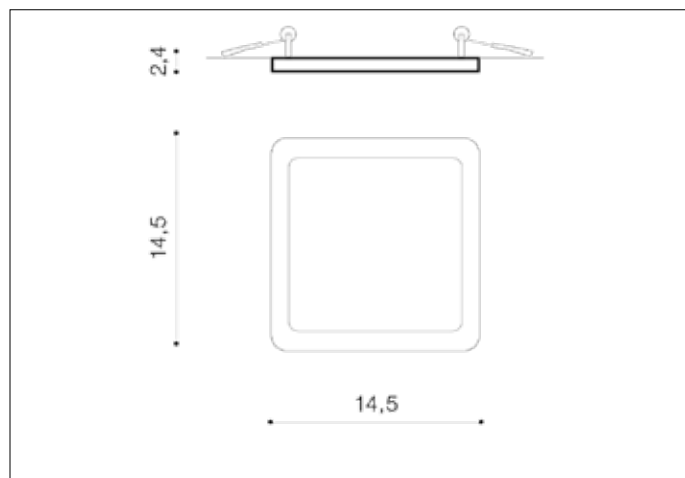

SLIM 15 SQUARE 4000K IP44 BLACK
AZ4377, EAN 5901238443773

Dimensions height / width / length [cm] **Product Specifications**

Product	2,4 x 14,5 x 14,5
Mounting inlet:	1,3 x 12,6 x 12,6
Ceiling base:	N/A x N/A x N/A
Shades	N/A x N/A x N/A

Line	TECHNICAL
Type	Downlight
Type of track	N/A
Colour	Black
Material	Aluminium / Acryl
Light source	1
Type of socket	LED INTEGRATED
Lumens	1000
Kelvins	4000
Beam angle	N/A
Dimmable	N/A
CCT	N/A
RGB	N/A
RA	? 80
App remote control	N/A
Remote control	N/A
Voltage	230V
Power	12W
Switch location	N/A
Protection class	IP44
Tilt	N/A
Rotation	N/A

Shipping info height / width / length [cm]

BOX 1:	4 x 19,5 x 15,5
BOX 2:	N/A x N/A x N/A
BOX 3:	N/A x N/A x N/A
Net weight [kg]	0,25
Gross weight [kg]	0,3

Energy efficiency

Azzardo Sp. z o.o.
ul. Strzeszyńska 33 60-479 Poznań,
NIP: 929-185-75-07