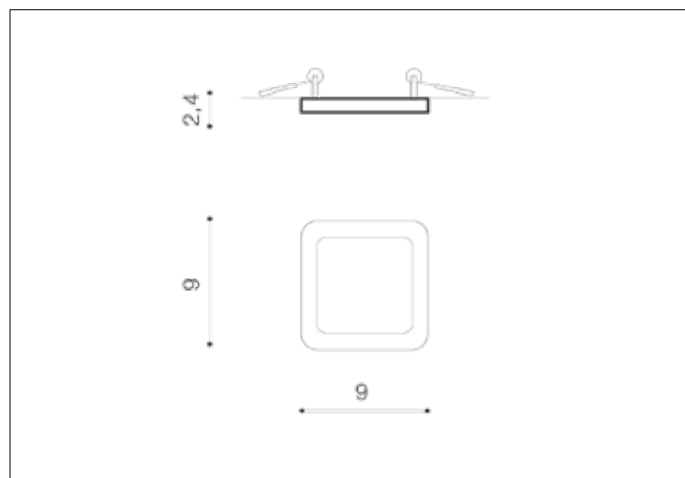

SLIM 9 SQUARE 4000K WHITE IP44  
AZ4376, EAN 5901238443766

**Dimensions** height / width / length [cm] **Product Specifications**

Product	2,4 x 9 x 9
Mounting inlet:	1,3 x 7,5 x 7,5
Ceiling base:	N/A x N/A x N/A
Shades	N/A x N/A x N/A

Line	TECHNICAL
Type	Downlight
Type of track	N/A
Colour	White
Material	Aluminium / Acryl
Light source	1
Type of socket	LED INTEGRATED
Lumens	N/A
Kelvins	4000
Beam angle	N/A
Dimmable	N/A
CCT	N/A
RGB	N/A
RA	? 80
App remote control	N/A
Remote control	N/A
Voltage	230V
Power	6W
Switch location	N/A
Protection class	IP44
Tilt	N/A
Rotation	N/A

**Shipping info** height / width / length [cm]

BOX 1:	4 x 13,5 x 10
BOX 2:	N/A x N/A x N/A
BOX 3:	N/A x N/A x N/A
Net weight [kg]	0,13
Gross weight [kg]	0,17

**Energy efficiency**

Azzardo Sp. z o.o.  
ul. Strzeszyńska 33 60-479 Poznań,  
NIP: 929-185-75-07