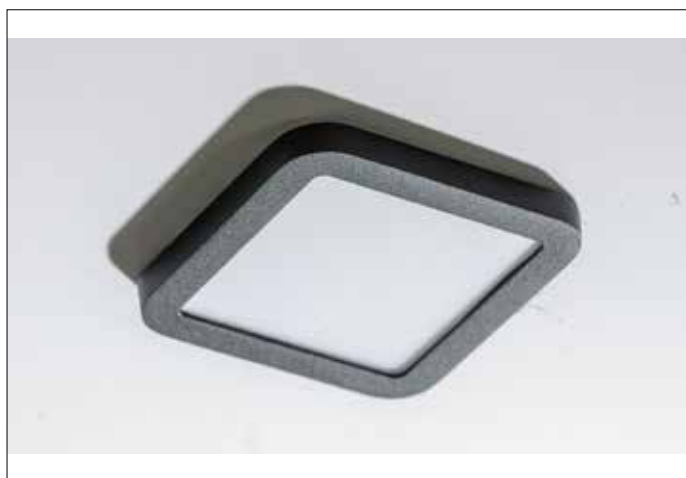

SLIM 9 SQUARE 4000K BLACK IP44
AZ4375, EAN 5901238443759

Dimensions height / width / length [cm] **Product Specifications**

Product	2,4 x 9 x 9
Mounting inlet:	1,3 x 7,5 x 7,5
Ceiling base:	N/A x N/A x N/A
Shades	N/A x N/A x N/A

Line	TECHNICAL
Type	Downlight
Type of track	N/A
Colour	Black
Material	Aluminium / Acryl
Light source	1
Type of socket	LED INTEGRATED
Lumens	N/A
Kelvins	4000
Beam angle	N/A
Dimmable	N/A
CCT	N/A
RGB	N/A
RA	? 80
App remote control	N/A
Remote control	N/A
Voltage	230V
Power	6W
Switch location	N/A
Protection class	IP44
Tilt	N/A
Rotation	N/A