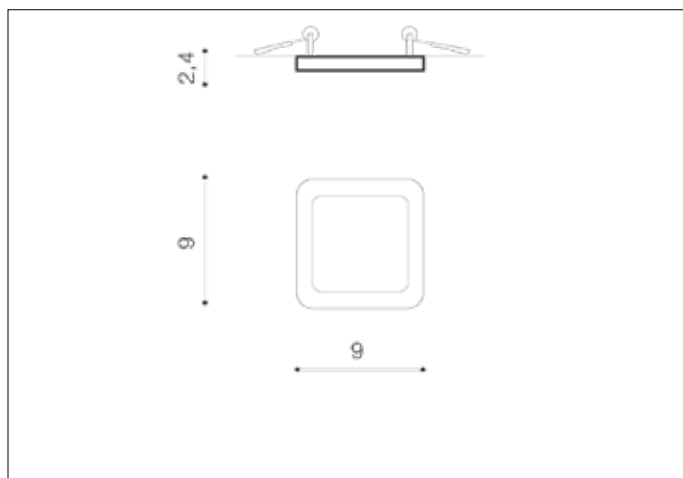

SLIM 9 SQUARE 4000K BLACK IP44
AZ4375, EAN 5901238443759

Dimensions height / width / length [cm] **Product Specifications**

Product	2,4 x 9 x 9
Mounting inlet:	1,3 x 7,5 x 7,5
Ceiling base:	N/A x N/A x N/A
Shades	N/A x N/A x N/A

Line	TECHNICAL
Type	Downlight
Type of track	N/A
Colour	Black
Material	Aluminium / Acryl
Light source	1
Type of socket	LED INTEGRATED
Lumens	N/A
Kelvins	4000
Beam angle	N/A
Dimmable	N/A
CCT	N/A
RGB	N/A
RA	? 80
App remote control	N/A
Remote control	N/A
Voltage	230V
Power	6W
Switch location	N/A
Protection class	IP44
Tilt	N/A
Rotation	N/A

Shipping info height / width / length [cm]

BOX 1:	4 x 13,5 x 10
BOX 2:	N/A x N/A x N/A
BOX 3:	N/A x N/A x N/A
Net weight [kg]	0,13
Gross weight [kg]	0,17

Energy efficiency

Azzardo Sp. z o.o.
ul. Strzeszyńska 33 60-479 Poznań,
NIP: 929-185-75-07