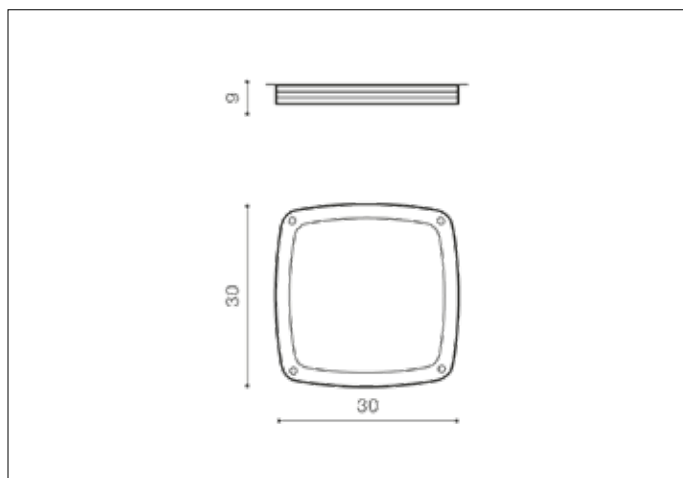

AZzardo[®]
LIGHTING

FANO S 30 WH
AZ4374, EAN 5901238443742

Dimensions height / width / length [cm] Product Specifications

Product	9 x 30 x 30
Mounting inlet:	N/A x N/A x N/A
Ceiling base:	N/A x N/A x N/A
Shades	N/A x N/A x N/A

Line	TECHNICAL
Type	Top / Wall
Type of track	N/A
Colour	White
Material	PC / Aluminium
Light source	2
Type of socket	E27
Lumens	N/A
Kelvins	N/A
Beam angle	N/A
Dimmable	N/A
CCT	N/A
RGB	N/A
RA	N/A
App remote control	N/A
Remote control	N/A
Voltage	230V
Power	max LED 18W
Switch location	N/A
Protection class	IP54
Tilt	N/A
Rotation	N/A

Shipping info height / width / length [cm]

BOX 1:	31 x 30,5 x 11
BOX 2:	N/A x N/A x N/A
BOX 3:	N/A x N/A x N/A
Net weight [kg]	1,5
Gross weight [kg]	1,7

Energy efficiency

Azzardo Sp. z o.o.
ul. Strzeszyńska 33 60-479 Poznań,
NIP: 929-185-75-07