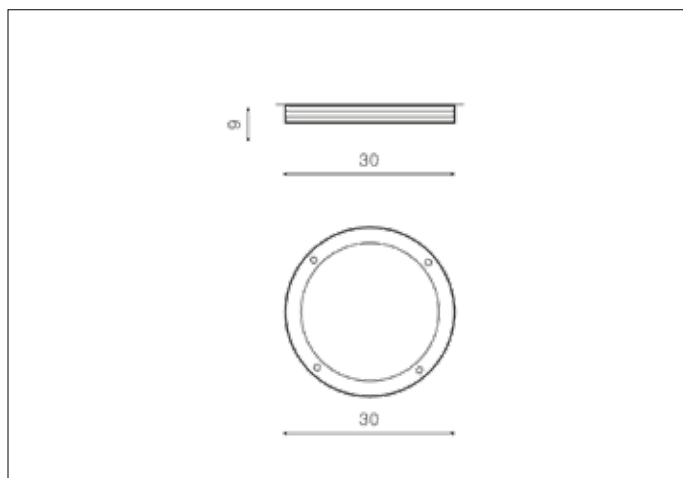

AZzardo[®]
 LIGHTING

 FANO R 30 DGR
 AZ4369, EAN 5901238443698

Dimensions height / width / length [cm] **Product Specifications**

Product	9 x 30 x N/A
Mounting inlet:	N/A x N/A x N/A
Ceiling base:	N/A x N/A x N/A
Shades	N/A x N/A x N/A

Line	TECHNICAL
Type	Top / Wall
Type of track	N/A
Colour	Dark Grey
Material	PC / Aluminium
Light source	2
Type of socket	E27
Lumens	N/A
Kelvins	N/A
Beam angle	N/A
Dimmable	N/A
CCT	N/A
RGB	N/A
RA	N/A
App remote control	N/A
Remote control	N/A
Voltage	230V
Power	max LED 18W
Switch location	N/A
Protection class	IP54
Tilt	N/A
Rotation	N/A

Shipping info height / width / length [cm]

BOX 1:	31 x 30,5 x 11
BOX 2:	N/A x N/A x N/A
BOX 3:	N/A x N/A x N/A
Net weight [kg]	1,23
Gross weight [kg]	1,43

Energy efficiency

Azzardo Sp. z o.o.
 ul. Strzeszyńska 33 60-479 Poznań,
 NIP: 929-185-75-07