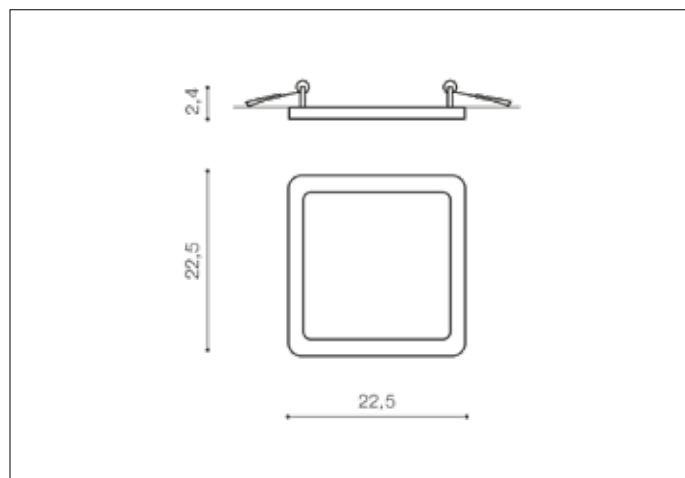

## Dimensions height / width / length [cm] Product Specifications

Product	2,4 x 22,5 x 22,5
Mounting inlet:	1,4 x 20,8 x 20,8
Ceiling base:	N/A x N/A x N/A
Shades	N/A x N/A x N/A

Line	TECHNICAL
Type	Downlight
Type of track	N/A
Colour	White
Material	Aluminium / Acryl
Light source	1
Type of socket	LED INTEGRATED
Lumens	N/A
Kelvins	4000
Beam angle	N/A
Dimmable	N/A
CCT	N/A
RGB	N/A
RA	? 80
App remote control	N/A
Remote control	N/A
Voltage	230V
Power	24W
Switch location	N/A
Protection class	IP44
Tilt	N/A
Rotation	N/A

## Shipping info height / width / length [cm]

BOX 1:	23,5 x 25,5 x 4,5
BOX 2:	N/A x N/A x N/A
BOX 3:	N/A x N/A x N/A
Net weight [kg]	0,52
Gross weight [kg]	0,62