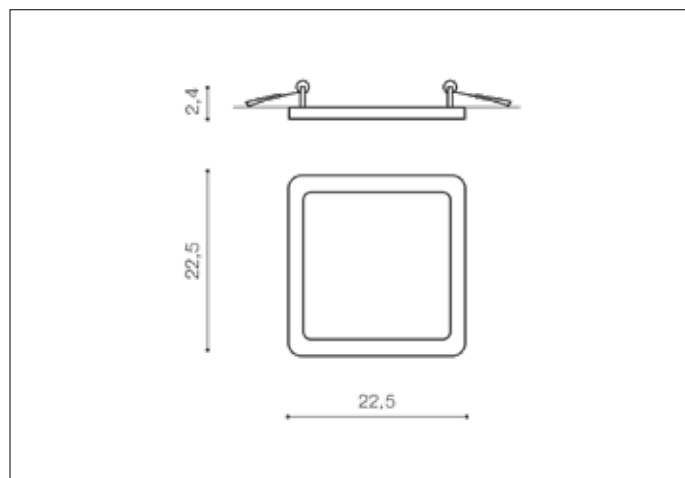

SLIM 22 SQUARE 4000K IP44 BK
AZ4331, EAN 5901238443315

Dimensions height / width / length [cm] Product Specifications

Product	2,4 x 22,5 x 22,5
Mounting inlet:	1,4 x 20,8 x 20,8
Ceiling base:	N/A x N/A x N/A
Shades	N/A x N/A x N/A

Line	TECHNICAL
Type	Downlight
Type of track	N/A
Colour	Black
Material	Aluminium / Acryl
Light source	1
Type of socket	LED INTEGRATED
Lumens	N/A
Kelvins	4000
Beam angle	N/A
Dimmable	N/A
CCT	N/A
RGB	N/A
RA	? 80
App remote control	N/A
Remote control	N/A
Voltage	230V
Power	24W
Switch location	N/A
Protection class	IP44
Tilt	N/A
Rotation	N/A

Shipping info height / width / length [cm]

BOX 1:	23,5 x 25,5 x 4,5
BOX 2:	N/A x N/A x N/A
BOX 3:	N/A x N/A x N/A
Net weight [kg]	0,52
Gross weight [kg]	0,62

Energy efficiency

Azzardo Sp. z o.o.
ul. Strzeszyńska 33 60-479 Poznań,
NIP: 929-185-75-07