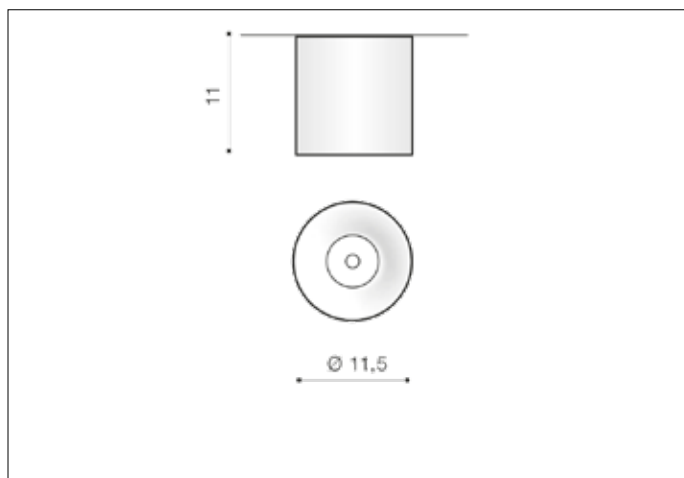

AZzardo[®]
LIGHTING

MANE 30W DIMM WH
AZ4330, EAN 5901238443308

Dimensions height / width / length [cm] Product Specifications

Product	11 x 11,5 x N/A
Mounting inlet:	N/A x N/A x N/A
Ceiling base:	N/A x N/A x N/A
Shades	N/A x N/A x N/A

Line	TECHNICAL
Type	Exposed Downlight
Type of track	N/A
Colour	White
Material	Metal
Light source	1
Type of socket	LED INTEGRATED
Lumens	N/A
Kelvins	3000
Beam angle	N/A
Dimmable	YES
CCT	N/A
RGB	N/A
RA	? 80
App remote control	N/A
Remote control	N/A
Voltage	230V
Power	30W
Switch location	N/A
Protection class	IP20
Tilt	N/A
Rotation	N/A

Shipping info height / width / length [cm]

BOX 1:	12,5 x 12,5 x 12,5
BOX 2:	N/A x N/A x N/A
BOX 3:	N/A x N/A x N/A
Net weight [kg]	0,67
Gross weight [kg]	0,74

Energy efficiency

Azzardo Sp. z o.o.
ul. Strzeszyńska 33 60-479 Poznań,
NIP: 929-185-75-07