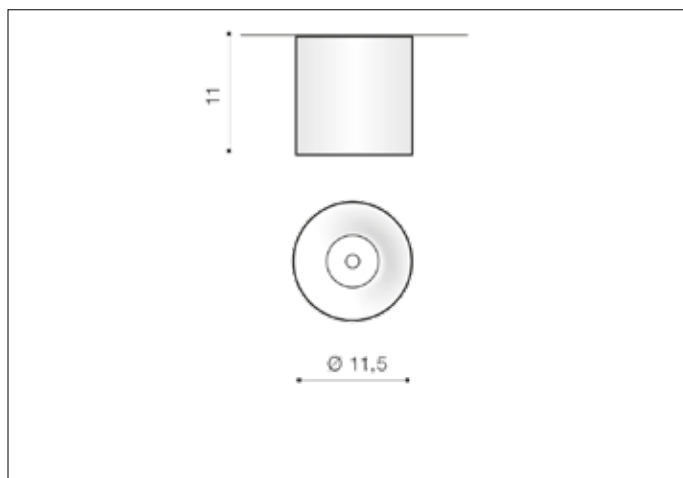

AZzardo[®]
LIGHTING

MANE 30W DIMM BK
AZ4328, EAN 5901238443285

Dimensions height / width / length [cm] Product Specifications

Product	11 x 11,5 x N/A
Mounting inlet:	N/A x N/A x N/A
Ceiling base:	N/A x N/A x N/A
Shades	N/A x N/A x N/A

Line	TECHNICAL
Type	Exposed Downlight
Type of track	N/A
Colour	Black
Material	Metal
Light source	1
Type of socket	LED INTEGRATED
Lumens	N/A
Kelvins	3000
Beam angle	N/A
Dimmable	YES
CCT	N/A
RGB	N/A
RA	? 80
App remote control	N/A
Remote control	N/A
Voltage	230V
Power	30W
Switch location	N/A
Protection class	IP20
Tilt	N/A
Rotation	N/A

Shipping info height / width / length [cm]

BOX 1:	12,5 x 12,5 x 12,5
BOX 2:	N/A x N/A x N/A
BOX 3:	N/A x N/A x N/A
Net weight [kg]	0,67
Gross weight [kg]	0,74

Energy efficiency

Azzardo Sp. z o.o.
ul. Strzeszyńska 33 60-479 Poznań,
NIP: 929-185-75-07