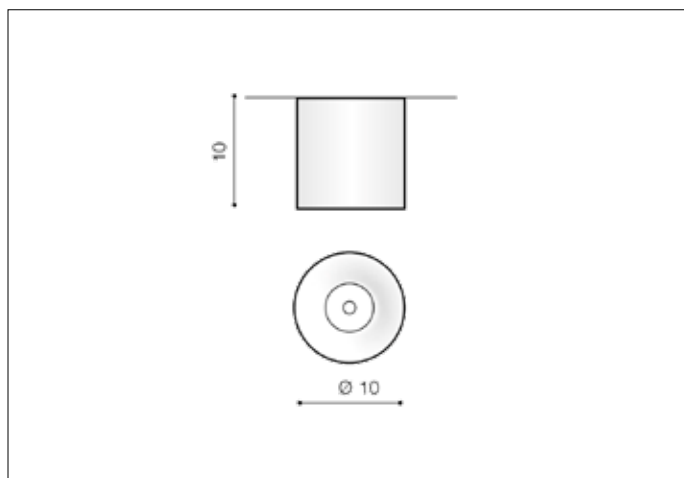

AZzardo[®]
LIGHTING

MANE 20W DIMM GO
AZ4326, EAN 5901238443261

Dimensions height / width / length [cm] Product Specifications

Product	10 x 10 x N/A
Mounting inlet:	N/A x N/A x N/A
Ceiling base:	N/A x N/A x N/A
Shades	N/A x N/A x N/A

Line	TECHNICAL
Type	Exposed Downlight
Type of track	N/A
Colour	Gold
Material	Metal
Light source	1
Type of socket	LED INTEGRATED
Lumens	N/A
Kelvins	3000
Beam angle	N/A
Dimmable	YES
CCT	N/A
RGB	N/A
RA	? 80
App remote control	N/A
Remote control	N/A
Voltage	230V
Power	20W
Switch location	N/A
Protection class	IP20
Tilt	N/A
Rotation	N/A

Shipping info height / width / length [cm]

BOX 1:	11 x 11 x 11
BOX 2:	N/A x N/A x N/A
BOX 3:	N/A x N/A x N/A
Net weight [kg]	0,56
Gross weight [kg]	0,62

Energy efficiency

Azzardo Sp. z o.o.
ul. Strzeszyńska 33 60-479 Poznań,
NIP: 929-185-75-07