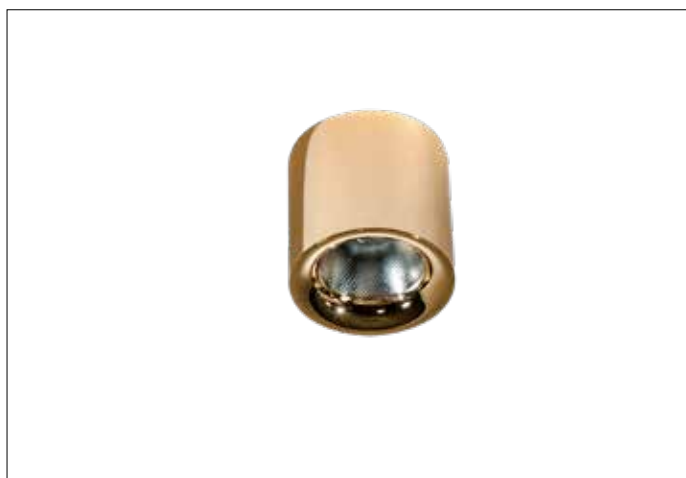

AZzardo[®]
LIGHTING

MANE 20W DIMM GO
AZ4326, EAN 5901238443261

Dimensions height / width / length [cm] Product Specifications

Product	10 x 10 x N/A
Mounting inlet:	N/A x N/A x N/A
Ceiling base:	N/A x N/A x N/A
Shades	N/A x N/A x N/A

Line	TECHNICAL
Type	Exposed Downlight
Type of track	N/A
Colour	Gold
Material	Metal
Light source	1
Type of socket	LED INTEGRATED
Lumens	N/A
Kelvins	3000
Beam angle	N/A
Dimmable	YES
CCT	N/A
RGB	N/A
RA	? 80
App remote control	N/A
Remote control	N/A
Voltage	230V
Power	20W
Switch location	N/A
Protection class	IP20
Tilt	N/A
Rotation	N/A