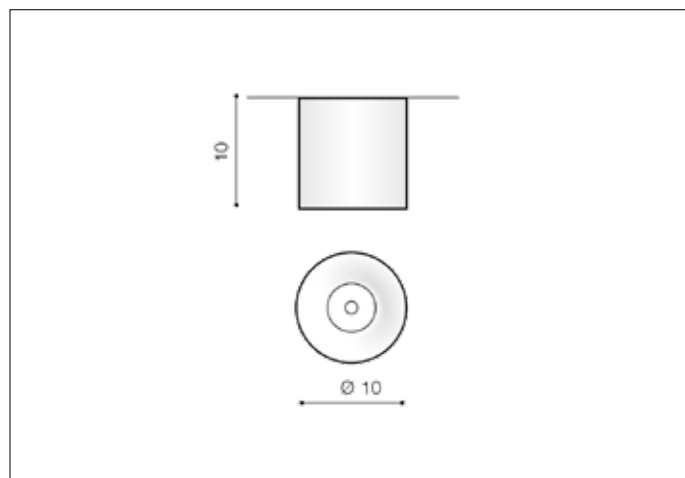

## Dimensions height / width / length [cm] Product Specifications

Product	10 x 10 x N/A
Mounting inlet:	N/A x N/A x N/A
Ceiling base:	N/A x N/A x N/A
Shades	N/A x N/A x N/A

Line	TECHNICAL
Type	Exposed Downlight
Type of track	N/A
Colour	Black
Material	Metal
Light source	1
Type of socket	LED INTEGRATED
Lumens	N/A
Kelvins	3000
Beam angle	N/A
Dimmable	YES
CCT	N/A
RGB	N/A
RA	? 80
App remote control	N/A
Remote control	N/A
Voltage	230V
Power	20W
Switch location	N/A
Protection class	IP20
Tilt	N/A
Rotation	N/A

## Shipping info height / width / length [cm]

BOX 1:	11 x 11 x 11
BOX 2:	N/A x N/A x N/A
BOX 3:	N/A x N/A x N/A
Net weight [kg]	0,56
Gross weight [kg]	0,62