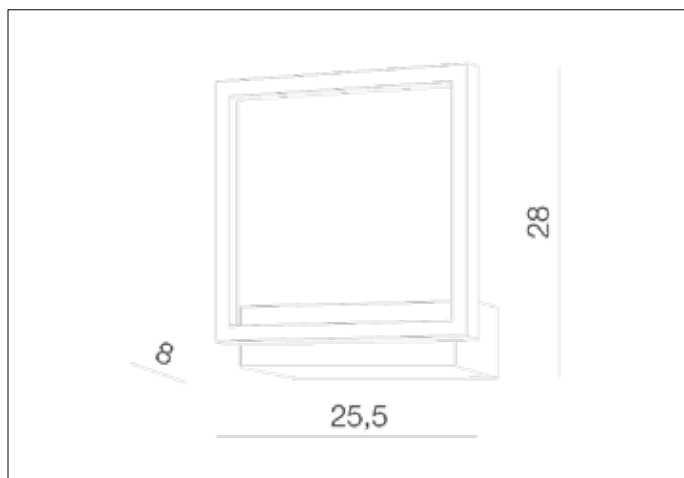

AZzardo[®]
LIGHTING

OPERA WALL GOLD
AZ4321, EAN 5901238443216

Dimensions height / width / length [cm] Product Specifications

| | |
|-----------------|-----------------|
| Product | 28 x 25,5 x 8 |
| Mounting inlet: | N/A x N/A x N/A |
| Ceiling base: | N/A x N/A x N/A |
| Shades | N/A x N/A x N/A |

| | |
|--------------------|-------------------|
| Line | DECORATIVE |
| Type | Wall |
| Type of track | N/A |
| Colour | Gold |
| Material | Aluminium / Acryl |
| Light source | 1 |
| Type of socket | LED INTEGRATED |
| Lumens | 1020 |
| Kelvins | 3000 |
| Beam angle | N/A |
| Dimmable | N/A |
| CCT | N/A |
| RGB | N/A |
| RA | ? 80 |
| App remote control | N/A |
| Remote control | N/A |
| Voltage | 230V |
| Power | 18W |
| Switch location | N/A |
| Protection class | IP20 |
| Tilt | N/A |
| Rotation | N/A |

Shipping info height / width / length [cm]

| | |
|-------------------|-----------------|
| BOX 1: | 15 x 31 x 33 |
| BOX 2: | N/A x N/A x N/A |
| BOX 3: | N/A x N/A x N/A |
| Net weight [kg] | 1,1 |
| Gross weight [kg] | 1,2 |