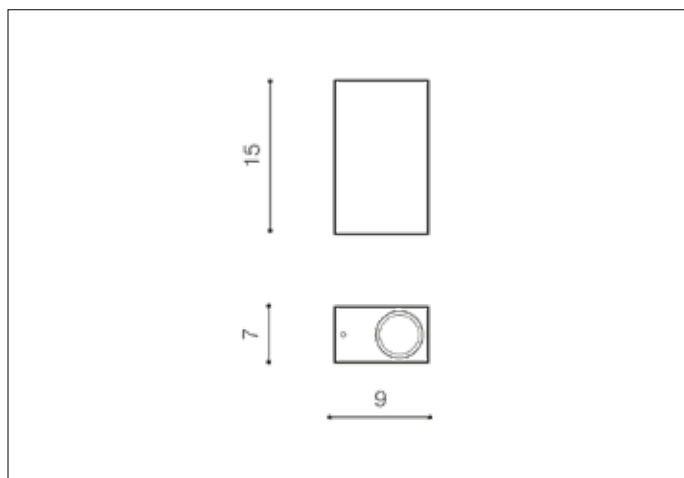

## Dimensions height / width / length [cm] Product Specifications

Product	15 x 7 x 9
Mounting inlet:	N/A x N/A x N/A
Ceiling base:	N/A x N/A x N/A
Shades	N/A x N/A x N/A

Line	TECHNICAL
Type	Wall
Type of track	N/A
Colour	White
Material	Metal
Light source	2
Type of socket	GU10
Lumens	N/A
Kelvins	N/A
Beam angle	N/A
Dimmable	N/A
CCT	N/A
RGB	N/A
RA	N/A
App remote control	N/A
Remote control	N/A
Voltage	230V
Power	max LED 35W
Switch location	N/A
Protection class	IP54
Tilt	N/A
Rotation	N/A

## Shipping info height / width / length [cm]

BOX 1:	16 x 10,5 x 8
BOX 2:	N/A x N/A x N/A
BOX 3:	N/A x N/A x N/A
Net weight [kg]	0,56
Gross weight [kg]	0,62