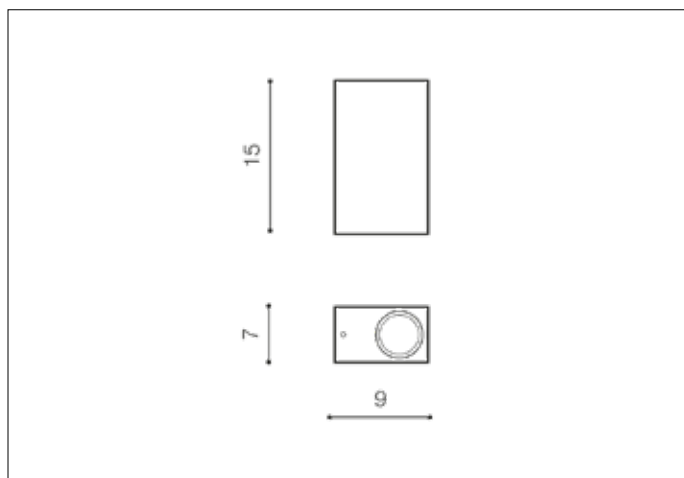

AZzardo[®]
LIGHTING

RIMINI 2 SQUARE DGR
AZ4312, EAN 5901238443124

Dimensions height / width / length [cm] Product Specifications

Product	15 x 7 x 9
Mounting inlet:	N/A x N/A x N/A
Ceiling base:	N/A x N/A x N/A
Shades	N/A x N/A x N/A

Line	TECHNICAL
Type	Wall
Type of track	N/A
Colour	Dark Grey
Material	Metal
Light source	2
Type of socket	GU10
Lumens	N/A
Kelvins	N/A
Beam angle	N/A
Dimmable	N/A
CCT	N/A
RGB	N/A
RA	N/A
App remote control	N/A
Remote control	N/A
Voltage	230V
Power	max LED 35W
Switch location	N/A
Protection class	IP54
Tilt	N/A
Rotation	N/A

Shipping info height / width / length [cm]

BOX 1:	16 x 10,5 x 8
BOX 2:	N/A x N/A x N/A
BOX 3:	N/A x N/A x N/A
Net weight [kg]	0,56
Gross weight [kg]	0,62

Energy efficiency

Azzardo Sp. z o.o.
ul. Strzeszyńska 33 60-479 Poznań,
NIP: 929-185-75-07