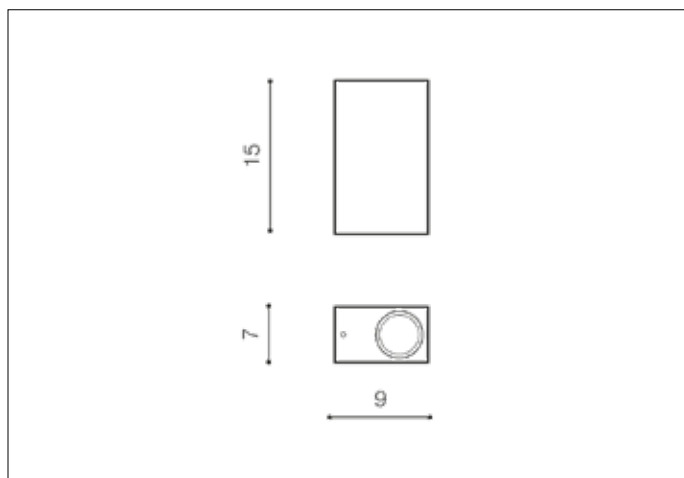

## Dimensions height / width / length [cm] Product Specifications

Product	15 x 7 x 9
Mounting inlet:	N/A x N/A x N/A
Ceiling base:	N/A x N/A x N/A
Shades	N/A x N/A x N/A

Line	TECHNICAL
Type	Wall
Type of track	N/A
Colour	Black
Material	Metal
Light source	2
Type of socket	GU10
Lumens	N/A
Kelvins	N/A
Beam angle	N/A
Dimmable	N/A
CCT	N/A
RGB	N/A
RA	N/A
App remote control	N/A
Remote control	N/A
Voltage	230V
Power	max LED 35W
Switch location	N/A
Protection class	IP54
Tilt	N/A
Rotation	N/A

## Shipping info height / width / length [cm]

BOX 1:	16 x 10,5 x 8
BOX 2:	N/A x N/A x N/A
BOX 3:	N/A x N/A x N/A
Net weight [kg]	0,56
Gross weight [kg]	0,62