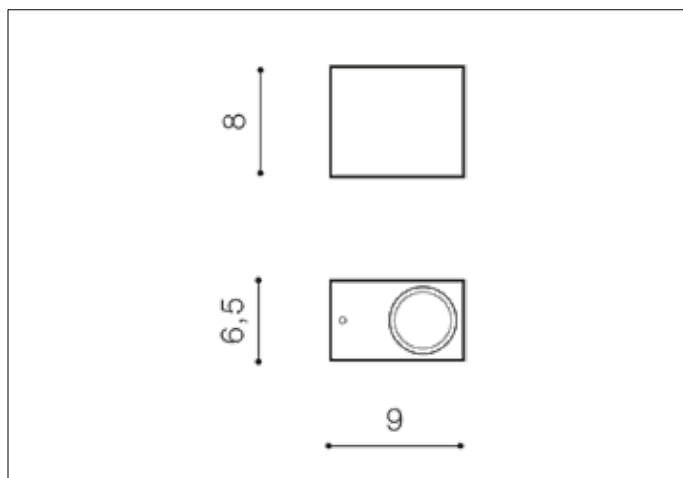

AZzardo[®]
LIGHTING

RIMINI 1 SQUARE BK
AZ4267, EAN 5901238442677

Dimensions height / width / length [cm] Product Specifications

Product	8 x 6,5 x 9
Mounting inlet:	N/A x N/A x N/A
Ceiling base:	N/A x N/A x N/A
Shades	N/A x N/A x N/A

Line	TECHNICAL
Type	Wall
Type of track	N/A
Colour	Black
Material	Metal
Light source	1
Type of socket	GU10
Lumens	N/A
Kelvins	N/A
Beam angle	N/A
Dimmable	N/A
CCT	N/A
RGB	N/A
RA	N/A
App remote control	N/A
Remote control	N/A
Voltage	230V
Power	max LED 35W
Switch location	N/A
Protection class	IP54
Tilt	N/A
Rotation	N/A

Shipping info height / width / length [cm]

BOX 1:	9 x 10,5 x 8
BOX 2:	N/A x N/A x N/A
BOX 3:	N/A x N/A x N/A
Net weight [kg]	0,32
Gross weight [kg]	0,37

Energy efficiency

N/A

Azzardo Sp. z o.o.
ul. Strzeszyńska 33 60-479 Poznań,
NIP: 929-185-75-07