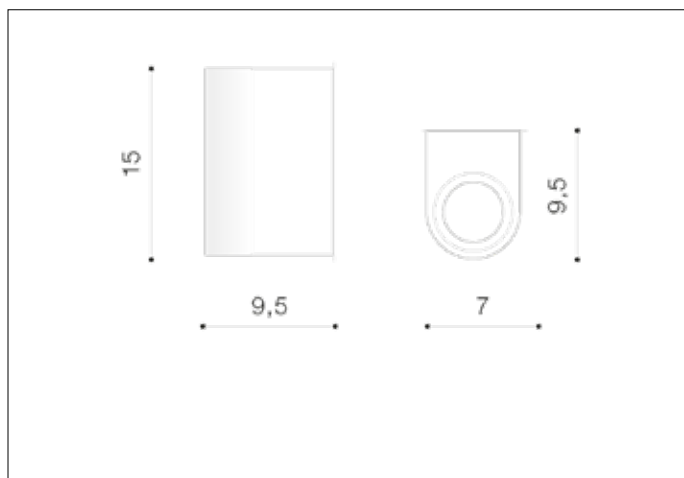

AZzardo[®]
LIGHTING

RIMINI 2 BK
AZ4266, EAN 5901238442660

Dimensions height / width / length [cm] Product Specifications

Product	15 x 7 x 9,5
Mounting inlet:	N/A x N/A x N/A
Ceiling base:	N/A x N/A x N/A
Shades	N/A x N/A x N/A

Line	DECORATIVE
Type	Wall
Type of track	N/A
Colour	Black
Material	Metal / Glass
Light source	2
Type of socket	GU10
Lumens	N/A
Kelvins	N/A
Beam angle	N/A
Dimmable	N/A
CCT	N/A
RGB	N/A
RA	N/A
App remote control	N/A
Remote control	N/A
Voltage	230V
Power	max LED 35W
Switch location	N/A
Protection class	IP54
Tilt	N/A
Rotation	N/A

Shipping info height / width / length [cm]

BOX 1:	16 x 10,5 x 8
BOX 2:	N/A x N/A x N/A
BOX 3:	N/A x N/A x N/A
Net weight [kg]	0,5
Gross weight [kg]	0,57

Energy efficiency

Azzardo Sp. z o.o.
ul. Strzeszyńska 33 60-479 Poznań,
NIP: 929-185-75-07