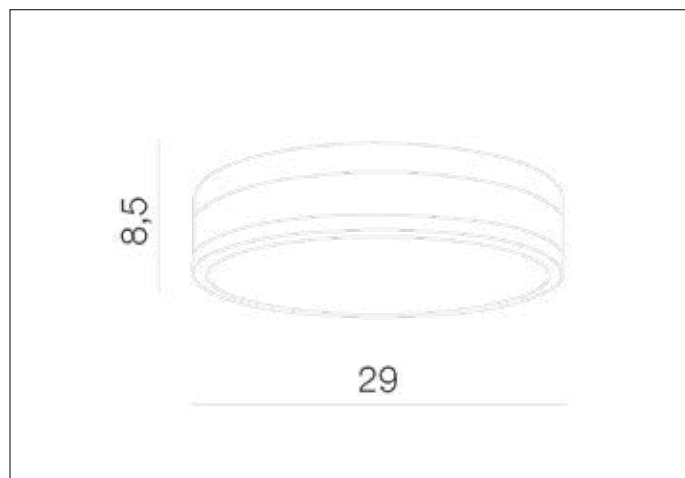

**AZzardo**<sup>®</sup>  
LIGHTING

KARI 30 MATT BLACK  
AZ4258, EAN 5901238442585

## Dimensions height / width / length [cm] Product Specifications

Product	8,5 x 29 x N/A
Mounting inlet:	N/A x N/A x N/A
Ceiling base:	N/A x N/A x N/A
Shades	N/A x N/A x N/A

Line	DECORATIVE
Type	Top
Type of track	N/A
Colour	White / Black
Material	Glass / Metal
Light source	1
Type of socket	LED INTEGRATED
Lumens	700
Kelvins	3000
Beam angle	N/A
Dimmable	N/A
CCT	N/A
RGB	N/A
RA	N/A
App remote control	N/A
Remote control	N/A
Voltage	230V
Power	18W
Switch location	N/A
Protection class	IP44
Tilt	N/A
Rotation	N/A

## Shipping info height / width / length [cm]

BOX 1:	34,5 x 34,5 x 13
BOX 2:	N/A x N/A x N/A
BOX 3:	N/A x N/A x N/A
Net weight [kg]	2
Gross weight [kg]	2,2