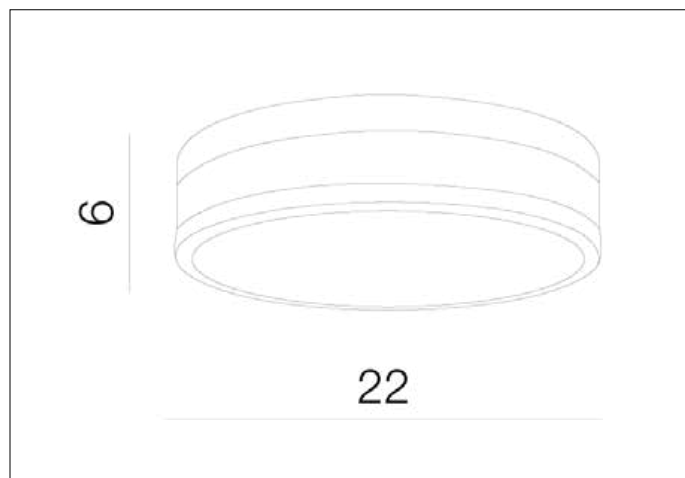

**AZzardo**<sup>®</sup>  
LIGHTING

KARI 22 MATT BLACK  
AZ4257, EAN 5901238442578

### Dimensions height / width / length [cm] Product Specifications

Product	6 x 22 x N/A
Mounting inlet:	N/A x N/A x N/A
Ceiling base:	N/A x N/A x N/A
Shades	N/A x N/A x N/A

Line	DECORATIVE
Type	Top
Type of track	N/A
Colour	White / Black
Material	Glass / Metal
Light source	1
Type of socket	LED INTEGRATED
Lumens	420
Kelvins	3000
Beam angle	N/A
Dimmable	N/A
CCT	N/A
RGB	N/A
RA	N/A
App remote control	N/A
Remote control	N/A
Voltage	230V
Power	12W
Switch location	N/A
Protection class	IP44
Tilt	N/A
Rotation	N/A

### Shipping info height / width / length [cm]

BOX 1:	27,5 x 27,5 x 11,5
BOX 2:	N/A x N/A x N/A
BOX 3:	N/A x N/A x N/A
Net weight [kg]	1,2
Gross weight [kg]	1,3