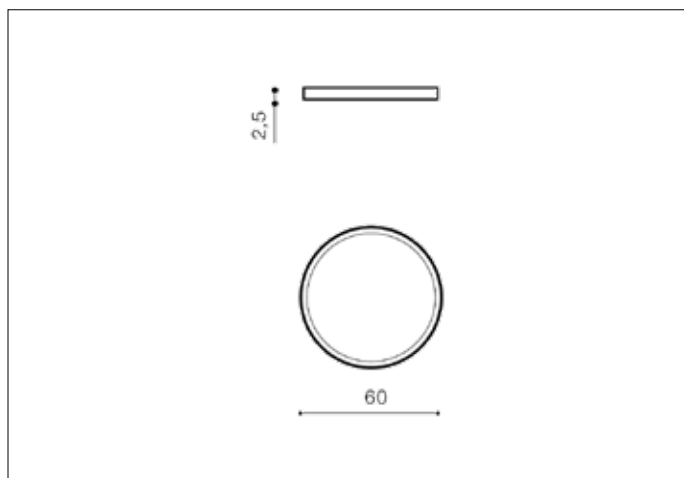

AZzardo[®]
LIGHTING

MALTA R 60 4000K BK
AZ4256, EAN 5901238442561

Dimensions height / width / length [cm] Product Specifications

Product	2,5 x 60 x N/A
Mounting inlet:	N/A x N/A x N/A
Ceiling base:	N/A x N/A x N/A
Shades	N/A x N/A x N/A

Line	TECHNICAL
Type	Top
Type of track	N/A
Colour	Black / White
Material	Aluminium / PC
Light source	1
Type of socket	LED INTEGRATED
Lumens	4350
Kelvins	3900
Beam angle	115°
Dimmable	N/A
CCT	N/A
RGB	N/A
RA	? 80
App remote control	N/A
Remote control	N/A
Voltage	230V
Power	52W
Switch location	N/A
Protection class	IP20
Tilt	N/A
Rotation	N/A

Shipping info height / width / length [cm]

BOX 1:	61 x 61 x 3
BOX 2:	N/A x N/A x N/A
BOX 3:	N/A x N/A x N/A
Net weight [kg]	3,3
Gross weight [kg]	3,8

Energy efficiency

Azzardo Sp. z o.o.
ul. Strzeszyńska 33 60-479 Poznań,
NIP: 929-185-75-07