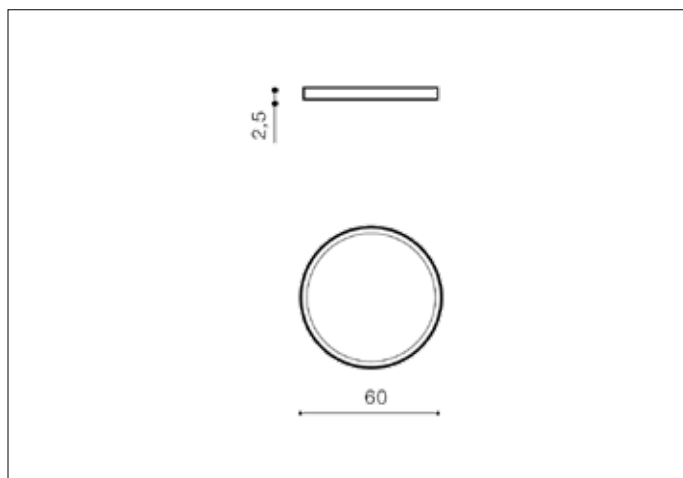

AZzardo[®]
LIGHTING

MALTA R 60 3000K WH
AZ4253, EAN 5901238442530

Dimensions height / width / length [cm] Product Specifications

Product	2,5 x 60 x N/A
Mounting inlet:	N/A x N/A x N/A
Ceiling base:	N/A x N/A x N/A
Shades	N/A x N/A x N/A

Line	TECHNICAL
Type	Top
Type of track	N/A
Colour	White / White
Material	Aluminium / PC
Light source	1
Type of socket	LED INTEGRATED
Lumens	3950
Kelvins	2900
Beam angle	115°
Dimmable	N/A
CCT	N/A
RGB	N/A
RA	? 80
App remote control	N/A
Remote control	N/A
Voltage	230V
Power	52W
Switch location	N/A
Protection class	IP20
Tilt	N/A
Rotation	N/A

Shipping info height / width / length [cm]

BOX 1:	61 x 61 x 3
BOX 2:	N/A x N/A x N/A
BOX 3:	N/A x N/A x N/A
Net weight [kg]	3,3
Gross weight [kg]	3,8

Energy efficiency

Azzardo Sp. z o.o.
ul. Strzeszyńska 33 60-479 Poznań,
NIP: 929-185-75-07