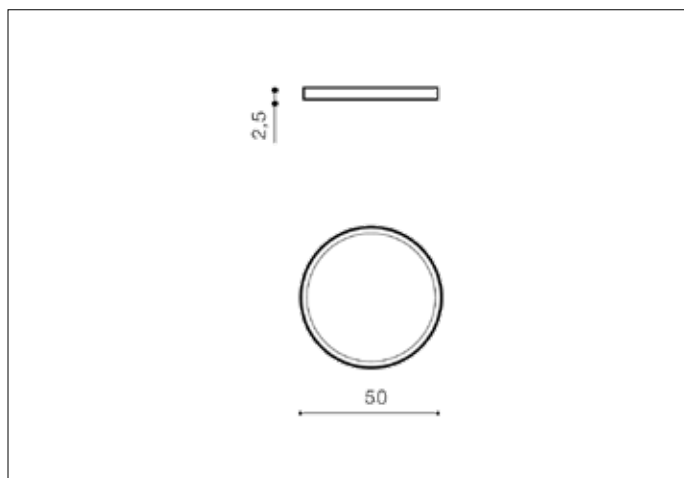

AZzardo[®]
LIGHTING

MALTA R 50 4000K BK
AZ4252, EAN 5901238442523

Dimensions height / width / length [cm] Product Specifications

Product	2,5 x 50 x N/A
Mounting inlet:	N/A x N/A x N/A
Ceiling base:	N/A x N/A x N/A
Shades	N/A x N/A x N/A

Line	TECHNICAL
Type	Top
Type of track	N/A
Colour	Black / White
Material	Aluminium / PC
Light source	1
Type of socket	LED INTEGRATED
Lumens	3400
Kelvins	3900
Beam angle	115°
Dimmable	N/A
CCT	N/A
RGB	N/A
RA	? 80
App remote control	N/A
Remote control	N/A
Voltage	230V
Power	42W
Switch location	N/A
Protection class	IP20
Tilt	N/A
Rotation	N/A

Shipping info height / width / length [cm]

BOX 1:	51 x 51 x 3
BOX 2:	N/A x N/A x N/A
BOX 3:	N/A x N/A x N/A
Net weight [kg]	2,3
Gross weight [kg]	2,7

Energy efficiency

Azzardo Sp. z o.o.
ul. Strzeszyńska 33 60-479 Poznań,
NIP: 929-185-75-07