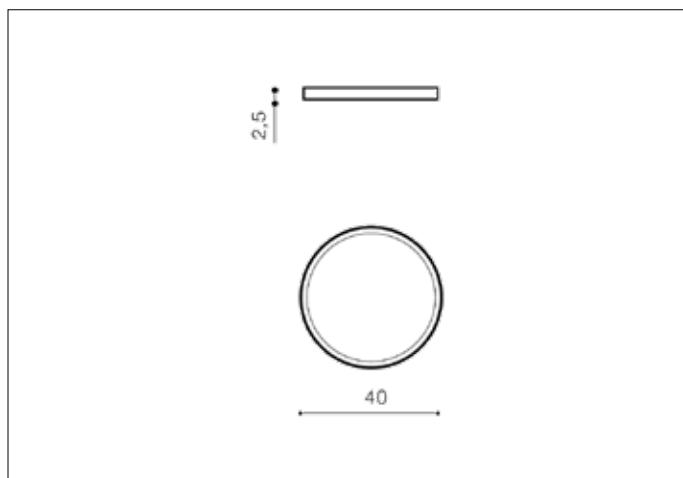

AZzardo[®]
LIGHTING

MALTA R 40 3000K BK
AZ4247, EAN 5901238442479

Dimensions height / width / length [cm] Product Specifications

Product	2,5 x 40 x N/A
Mounting inlet:	N/A x N/A x N/A
Ceiling base:	N/A x N/A x N/A
Shades	N/A x N/A x N/A

Line	TECHNICAL
Type	Top
Type of track	N/A
Colour	Black / White
Material	Aluminium / PC
Light source	1
Type of socket	LED INTEGRATED
Lumens	2500
Kelvins	2900
Beam angle	115°
Dimmable	N/A
CCT	N/A
RGB	N/A
RA	? 80
App remote control	N/A
Remote control	N/A
Voltage	230V
Power	32W
Switch location	N/A
Protection class	IP20
Tilt	N/A
Rotation	N/A

Shipping info height / width / length [cm]

BOX 1:	41 x 41 x 3
BOX 2:	N/A x N/A x N/A
BOX 3:	N/A x N/A x N/A
Net weight [kg]	1,6
Gross weight [kg]	1,8

Energy efficiency

Azzardo Sp. z o.o.
ul. Strzeszyńska 33 60-479 Poznań,
NIP: 929-185-75-07