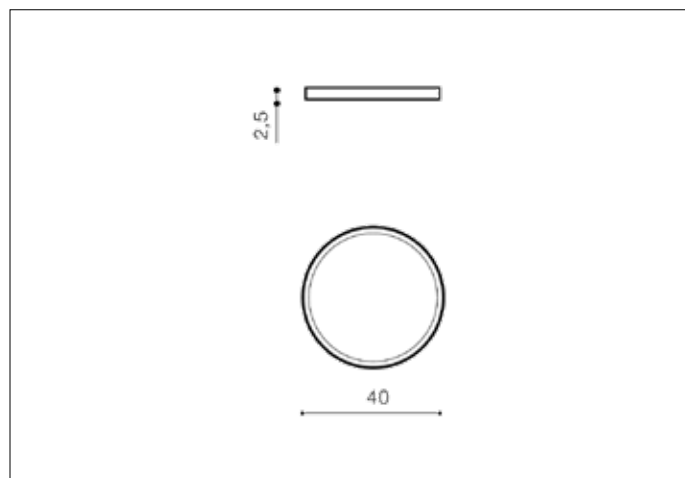

AZzardo[®]
LIGHTING

MALTA R 40 4000K WH
AZ4246, EAN 5901238442462

Dimensions height / width / length [cm] Product Specifications

Product	2,5 x 40 x N/A
Mounting inlet:	N/A x N/A x N/A
Ceiling base:	N/A x N/A x N/A
Shades	N/A x N/A x N/A

Line	TECHNICAL
Type	Top
Type of track	N/A
Colour	White / White
Material	Aluminium / PC
Light source	1
Type of socket	LED INTEGRATED
Lumens	2500
Kelvins	3900
Beam angle	115°
Dimmable	N/A
CCT	N/A
RGB	N/A
RA	? 80
App remote control	N/A
Remote control	N/A
Voltage	230V
Power	32W
Switch location	N/A
Protection class	IP20
Tilt	N/A
Rotation	N/A

Shipping info height / width / length [cm]

BOX 1:	41 x 41 x 3
BOX 2:	N/A x N/A x N/A
BOX 3:	N/A x N/A x N/A
Net weight [kg]	1,6
Gross weight [kg]	1,8

Energy efficiency

Azzardo Sp. z o.o.
ul. Strzeszyńska 33 60-479 Poznań,
NIP: 929-185-75-07