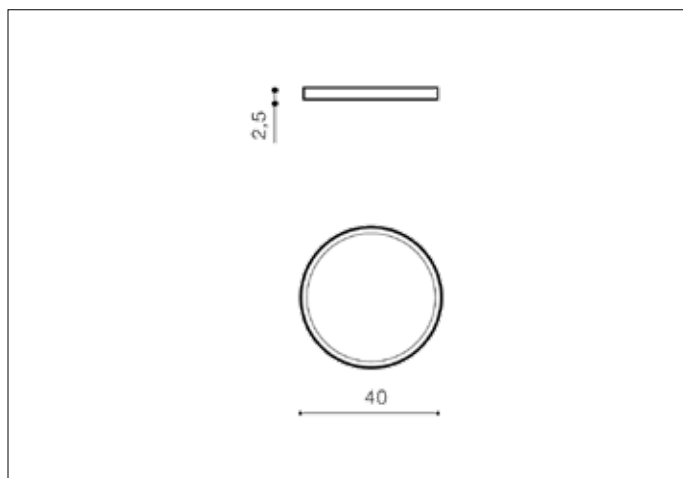

## Dimensions height / width / length [cm] Product Specifications

|                 |                 |
|-----------------|-----------------|
| Product         | 2,5 x 40 x N/A  |
| Mounting inlet: | N/A x N/A x N/A |
| Ceiling base:   | N/A x N/A x N/A |
| Shades          | N/A x N/A x N/A |

|                    |                |
|--------------------|----------------|
| Line               | TECHNICAL      |
| Type               | Top            |
| Type of track      | N/A            |
| Colour             | White / White  |
| Material           | Aluminium / PC |
| Light source       | 1              |
| Type of socket     | LED INTEGRATED |
| Lumens             | 2500           |
| Kelvins            | 2900           |
| Beam angle         | 115°           |
| Dimmable           | N/A            |
| CCT                | N/A            |
| RGB                | N/A            |
| RA                 | ? 80           |
| App remote control | N/A            |
| Remote control     | N/A            |
| Voltage            | 230V           |
| Power              | 32W            |
| Switch location    | N/A            |
| Protection class   | IP20           |
| Tilt               | N/A            |
| Rotation           | N/A            |

## Shipping info height / width / length [cm]

|                   |                 |
|-------------------|-----------------|
| BOX 1:            | 41 x 41 x 3     |
| BOX 2:            | N/A x N/A x N/A |
| BOX 3:            | N/A x N/A x N/A |
| Net weight [kg]   | 1,6             |
| Gross weight [kg] | 1,8             |