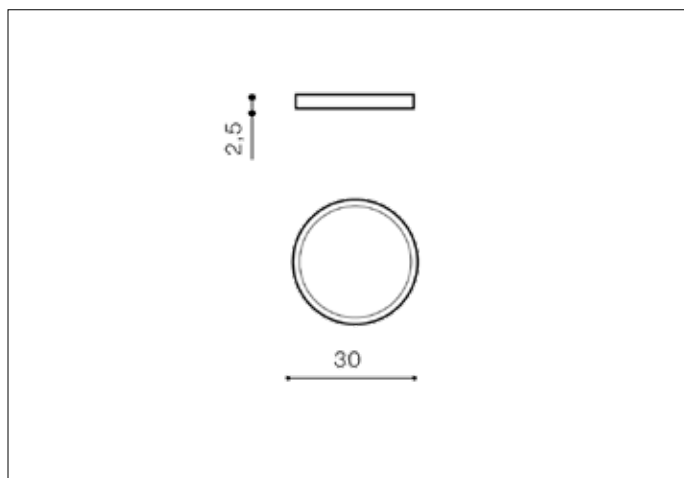

AZzardo[®]
LIGHTING

MALTA R 30 3000K BK
AZ4243, EAN 5901238442431

Dimensions height / width / length [cm] Product Specifications

Product	2,5 x 30 x N/A
Mounting inlet:	N/A x N/A x N/A
Ceiling base:	N/A x N/A x N/A
Shades	N/A x N/A x N/A

Line	TECHNICAL
Type	Top
Type of track	N/A
Colour	Black / White
Material	Aluminium / PC
Light source	1
Type of socket	LED INTEGRATED
Lumens	1750
Kelvins	2900
Beam angle	115°
Dimmable	N/A
CCT	N/A
RGB	N/A
RA	? 80
App remote control	N/A
Remote control	N/A
Voltage	230V
Power	24W
Switch location	N/A
Protection class	IP20
Tilt	N/A
Rotation	N/A

Shipping info height / width / length [cm]

BOX 1:	31 x 31 x 3
BOX 2:	N/A x N/A x N/A
BOX 3:	N/A x N/A x N/A
Net weight [kg]	0,9
Gross weight [kg]	1

Energy efficiency

Azzardo Sp. z o.o.
ul. Strzeszyńska 33 60-479 Poznań,
NIP: 929-185-75-07