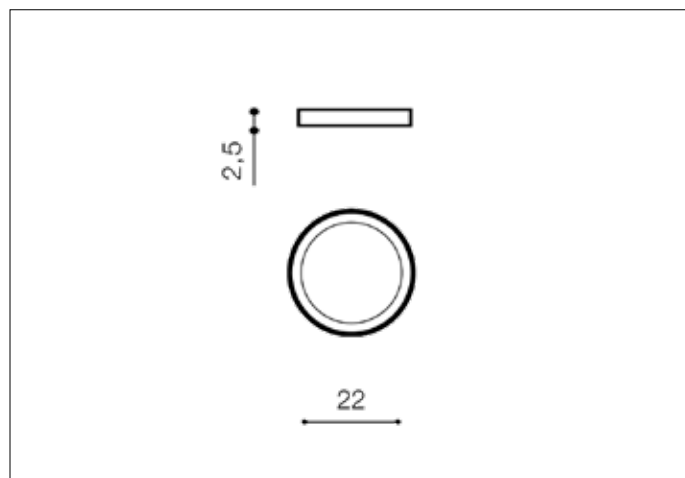

## Dimensions height / width / length [cm] Product Specifications

Product	2,5 x 30 x N/A
Mounting inlet:	N/A x N/A x N/A
Ceiling base:	N/A x N/A x N/A
Shades	N/A x N/A x N/A

Line	TECHNICAL
Type	Top
Type of track	N/A
Colour	White / White
Material	Aluminium / PC
Light source	1
Type of socket	LED INTEGRATED
Lumens	2100
Kelvins	3900
Beam angle	115°
Dimmable	N/A
CCT	N/A
RGB	N/A
RA	? 80
App remote control	N/A
Remote control	N/A
Voltage	230V
Power	24W
Switch location	N/A
Protection class	IP20
Tilt	N/A
Rotation	N/A

## Shipping info height / width / length [cm]

BOX 1:	31 x 31 x 3
BOX 2:	N/A x N/A x N/A
BOX 3:	N/A x N/A x N/A
Net weight [kg]	0,9
Gross weight [kg]	1