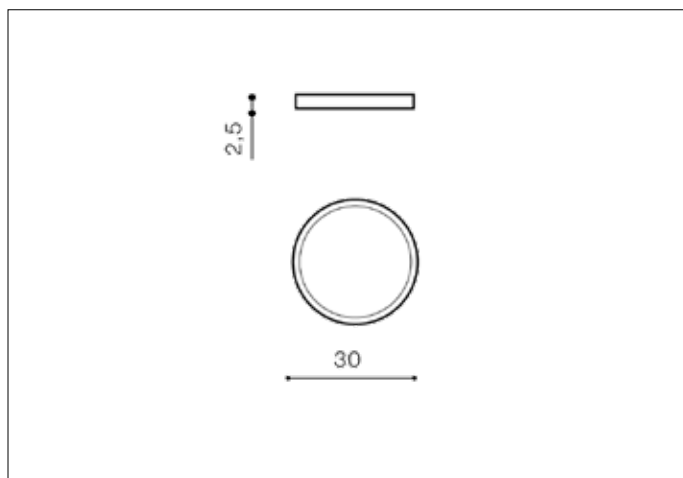

AZzardo[®]
LIGHTING

MALTA R 30 3000K WH
AZ4241, EAN 5901238442417

Dimensions height / width / length [cm] Product Specifications

| | |
|-----------------|-----------------|
| Product | 2,5 x 30 x N/A |
| Mounting inlet: | N/A x N/A x N/A |
| Ceiling base: | N/A x N/A x N/A |
| Shades | N/A x N/A x N/A |

| | |
|--------------------|----------------|
| Line | TECHNICAL |
| Type | Top |
| Type of track | N/A |
| Colour | White / White |
| Material | Aluminium / PC |
| Light source | 1 |
| Type of socket | LED INTEGRATED |
| Lumens | 1750 |
| Kelvins | 2900 |
| Beam angle | 115° |
| Dimmable | N/A |
| CCT | N/A |
| RGB | N/A |
| RA | ? 80 |
| App remote control | N/A |
| Remote control | N/A |
| Voltage | 230V |
| Power | 24W |
| Switch location | N/A |
| Protection class | IP20 |
| Tilt | N/A |
| Rotation | N/A |

Shipping info height / width / length [cm]

| | |
|-------------------|-----------------|
| BOX 1: | 31 x 31 x 3 |
| BOX 2: | N/A x N/A x N/A |
| BOX 3: | N/A x N/A x N/A |
| Net weight [kg] | 0,9 |
| Gross weight [kg] | 1 |