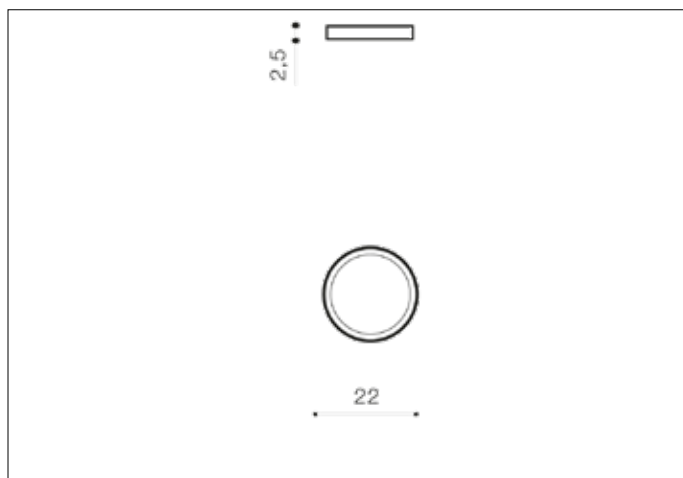

AZzardo[®]
LIGHTING

MALTA R 23 4000K BK
AZ4240, EAN 5901238442400

Dimensions height / width / length [cm] Product Specifications

Product	2,5 x 22 x N/A
Mounting inlet:	N/A x N/A x N/A
Ceiling base:	N/A x N/A x N/A
Shades	N/A x N/A x N/A

Line	TECHNICAL
Type	Top
Type of track	N/A
Colour	Black / White
Material	Aluminium / PC
Light source	1
Type of socket	LED INTEGRATED
Lumens	1600
Kelvins	3800
Beam angle	115°
Dimmable	N/A
CCT	N/A
RGB	N/A
RA	? 80
App remote control	N/A
Remote control	N/A
Voltage	230V
Power	18W
Switch location	N/A
Protection class	IP20
Tilt	N/A
Rotation	N/A

Shipping info height / width / length [cm]

BOX 1:	23 x 23 x 3
BOX 2:	N/A x N/A x N/A
BOX 3:	N/A x N/A x N/A
Net weight [kg]	0,5
Gross weight [kg]	0,64

Energy efficiency

Azzardo Sp. z o.o.
ul. Strzeszyńska 33 60-479 Poznań,
NIP: 929-185-75-07