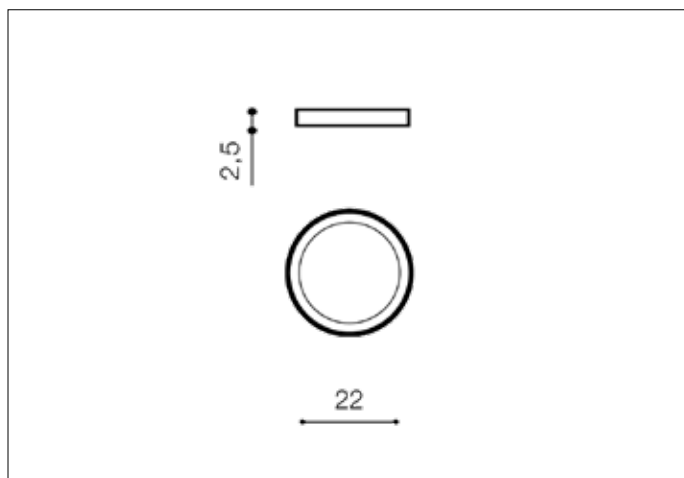

AZzardo[®]
LIGHTING

MALTA R 23 4000K WH
AZ4238, EAN 5901238442387

Dimensions height / width / length [cm] Product Specifications

Product	2,5 x 22 x N/A
Mounting inlet:	N/A x N/A x N/A
Ceiling base:	N/A x N/A x N/A
Shades	N/A x N/A x N/A

Shipping info height / width / length [cm]

BOX 1:	23 x 23 x 3
BOX 2:	N/A x N/A x N/A
BOX 3:	N/A x N/A x N/A
Net weight [kg]	0,5
Gross weight [kg]	0,64

Energy efficiency

Azzardo Sp. z o.o.
ul. Strzeszyńska 33 60-479 Poznań,
NIP: 929-185-75-07

www.azzardolighting.com

Line	TECHNICAL
Type	Top
Type of track	N/A
Colour	White / White
Material	Aluminium / PC
Light source	1
Type of socket	LED INTEGRATED
Lumens	1600
Kelvins	3800
Beam angle	115°
Dimmable	N/A
CCT	N/A
RGB	N/A
RA	? 80
App remote control	N/A
Remote control	N/A
Voltage	230V
Power	18W
Switch location	N/A
Protection class	IP20
Tilt	N/A
Rotation	N/A