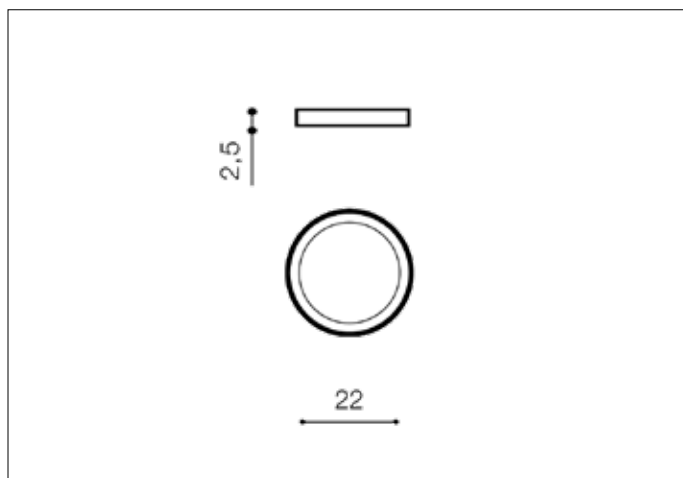

## Dimensions height / width / length [cm] Product Specifications

Product	2,5 x 22 x N/A
Mounting inlet:	N/A x N/A x N/A
Ceiling base:	N/A x N/A x N/A
Shades	N/A x N/A x N/A

Line	TECHNICAL
Type	Top
Type of track	N/A
Colour	White / White
Material	Aluminium / PC
Light source	1
Type of socket	LED INTEGRATED
Lumens	1500
Kelvins	2800
Beam angle	115°
Dimmable	N/A
CCT	N/A
RGB	N/A
RA	? 80
App remote control	N/A
Remote control	N/A
Voltage	230V
Power	18W
Switch location	N/A
Protection class	IP20
Tilt	N/A
Rotation	N/A

## Shipping info height / width / length [cm]

BOX 1:	23 x 23 x 3
BOX 2:	N/A x N/A x N/A
BOX 3:	N/A x N/A x N/A
Net weight [kg]	0,5
Gross weight [kg]	0,64