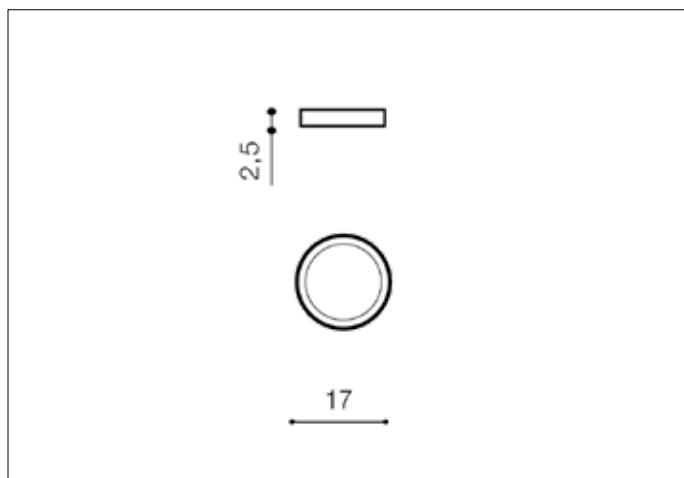

## Dimensions height / width / length [cm] Product Specifications

Product	2,5 x 17 x N/A
Mounting inlet:	N/A x N/A x N/A
Ceiling base:	N/A x N/A x N/A
Shades	N/A x N/A x N/A

Line	TECHNICAL
Type	Top
Type of track	N/A
Colour	Black / White
Material	Aluminium / PC
Light source	1
Type of socket	LED INTEGRATED
Lumens	900
Kelvins	2800
Beam angle	115°
Dimmable	N/A
CCT	N/A
RGB	N/A
RA	? 80
App remote control	N/A
Remote control	N/A
Voltage	230V
Power	12W
Switch location	N/A
Protection class	IP20
Tilt	N/A
Rotation	N/A

## Shipping info height / width / length [cm]

BOX 1:	18 x 18 x 3
BOX 2:	N/A x N/A x N/A
BOX 3:	N/A x N/A x N/A
Net weight [kg]	0,38
Gross weight [kg]	0,45