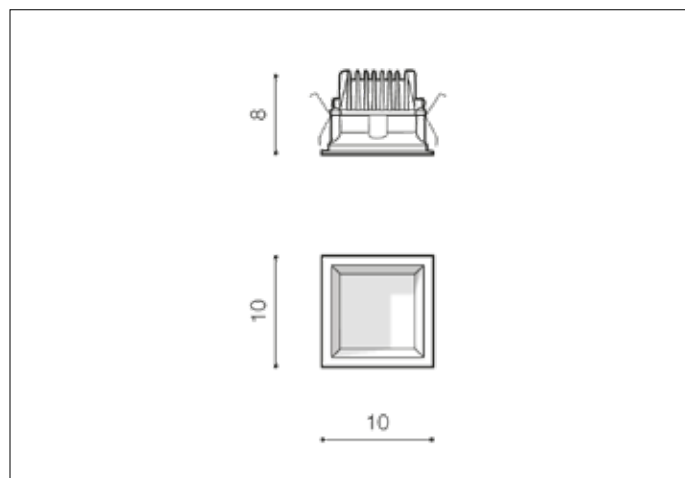

AZzardo[®]
LIGHTING

AIDA SQUARE 9W 3000K WH
AZ4226, EAN 5901238442264

Dimensions height / width / length [cm] Product Specifications

Product	8 x 10 x 10
Mounting inlet:	7,7 x 9,2 x 9,2
Ceiling base:	N/A x N/A x N/A
Shades	N/A x N/A x N/A

Line	TECHNICAL
Type	Downlight
Type of track	N/A
Colour	White
Material	Metal / Acryl
Light source	1
Type of socket	LED INTEGRATED
Lumens	N/A
Kelvins	3000
Beam angle	82°
Dimmable	N/A
CCT	N/A
RGB	N/A
RA	? 80
App remote control	N/A
Remote control	N/A
Voltage	230V
Power	10W
Switch location	N/A
Protection class	IP20
Tilt	N/A
Rotation	N/A

Shipping info height / width / length [cm]

BOX 1:	10,5 x 10,5 x 15
BOX 2:	N/A x N/A x N/A
BOX 3:	N/A x N/A x N/A
Net weight [kg]	0,35
Gross weight [kg]	0,4

Energy efficiency

Azzardo Sp. z o.o.
ul. Strzeszyńska 33 60-479 Poznań,
NIP: 929-185-75-07