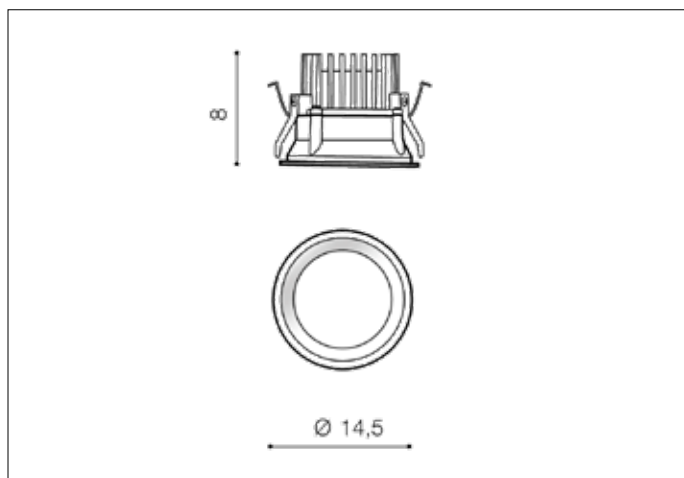

AZzardo[®]
LIGHTING

AIDA ROUND 16W 3000K WH
AZ4222, EAN 5901238442226

Dimensions height / width / length [cm] Product Specifications

Product	8 x 14,5 x N/A
Mounting inlet:	8,3 x 13 x N/A
Ceiling base:	N/A x N/A x N/A
Shades	N/A x N/A x N/A

Line	TECHNICAL
Type	Downlight
Type of track	N/A
Colour	White
Material	Metal / Acryl
Light source	1
Type of socket	LED INTEGRATED
Lumens	N/A
Kelvins	3000
Beam angle	N/A
Dimmable	N/A
CCT	N/A
RGB	N/A
RA	? 80
App remote control	N/A
Remote control	N/A
Voltage	230V
Power	16W
Switch location	N/A
Protection class	IP20
Tilt	N/A
Rotation	N/A

Shipping info height / width / length [cm]

BOX 1:	11,5 x 15 x 18
BOX 2:	N/A x N/A x N/A
BOX 3:	N/A x N/A x N/A
Net weight [kg]	0,5
Gross weight [kg]	0,58

Energy efficiency

Azzardo Sp. z o.o.
ul. Strzeszyńska 33 60-479 Poznań,
NIP: 929-185-75-07