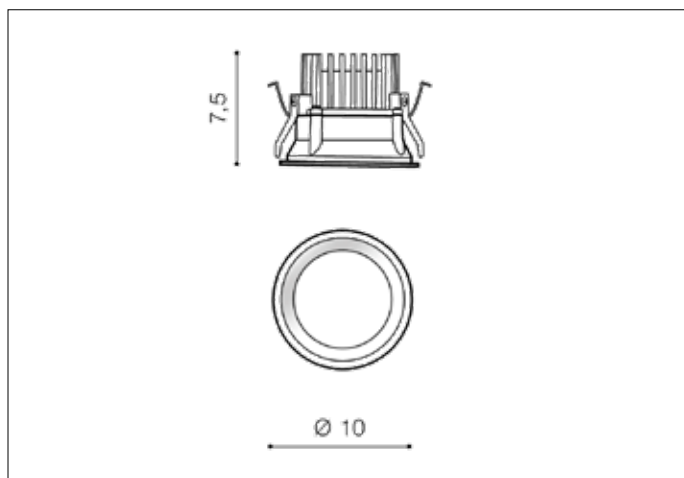

AZzardo[®]
LIGHTING

AIDA ROUND 9W 3000K BK
AZ4220, EAN 5901238442202

Dimensions height / width / length [cm] Product Specifications

Product	7,5 x 10 x N/A
Mounting inlet:	7,7 x 9,2 x N/A
Ceiling base:	N/A x N/A x N/A
Shades	N/A x N/A x N/A

Line	TECHNICAL
Type	Downlight
Type of track	N/A
Colour	Black
Material	Metal / Acryl
Light source	1
Type of socket	LED INTEGRATED
Lumens	N/A
Kelvins	3000
Beam angle	82°
Dimmable	N/A
CCT	N/A
RGB	N/A
RA	? 80
App remote control	N/A
Remote control	N/A
Voltage	230V
Power	10W
Switch location	N/A
Protection class	IP20
Tilt	N/A
Rotation	N/A

Shipping info height / width / length [cm]

BOX 1:	44474 x 10,5 x 15
BOX 2:	N/A x N/A x N/A
BOX 3:	N/A x N/A x N/A
Net weight [kg]	0,3
Gross weight [kg]	0,36

Energy efficiency

Azzardo Sp. z o.o.
ul. Strzeszyńska 33 60-479 Poznań,
NIP: 929-185-75-07