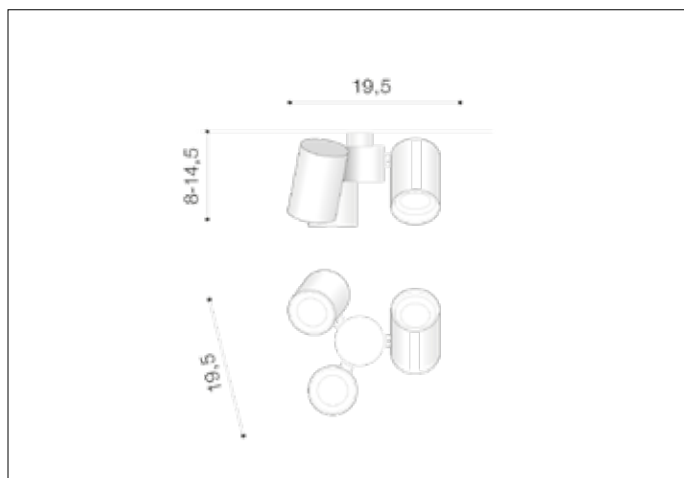

AZzardo[®]
LIGHTING

MAKALU 3 BK
AZ4214, EAN 5901238442141

Dimensions height / width / length

[cm] Product	8 ~ 14,5 x 19,5 x
Mounting inlet:	N/A x N/A x N/A
Ceiling base:	19,5N/A x N/A x N/A
Shades	12 x 7 x N/A

Product Specifications

Line	TECHNICAL
Type	Exposed Downlight
Type of track	N/A
Colour	Black
Material	Metal
Light source	3
Type of socket	GU10
Lumens	N/A
Kelvins	N/A
Beam angle	N/A
Dimmable	N/A
CCT	N/A
RGB	N/A
RA	N/A
App remote control	N/A
Remote control	N/A
Voltage	230V
Power	max LED 50W
Switch location	N/A
Protection class	IP20
Tilt	90°
Rotation	360°

Shipping info height / width / length [cm]

BOX 1:	15 x 19,5 x 19,5
BOX 2:	N/A x N/A x N/A
BOX 3:	N/A x N/A x N/A
Net weight [kg]	0,9
Gross weight [kg]	1

Energy efficiency

Azzardo Sp. z o.o.
ul. Strzeszyńska 33 60-479 Poznań,
NIP: 929-185-75-07