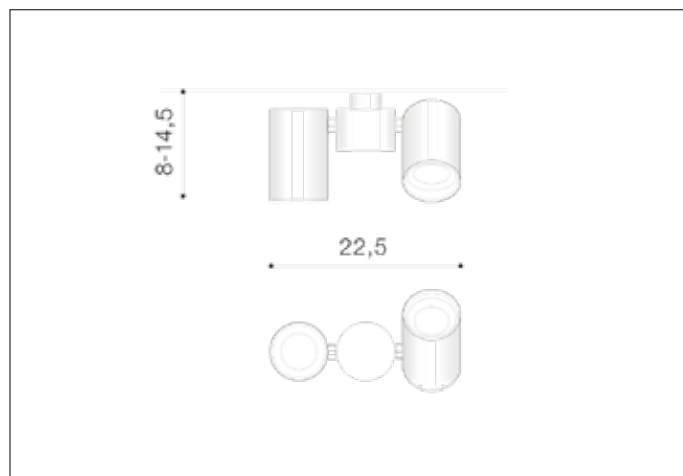

AZzardo[®]
LIGHTING

MAKALU 2 BK
AZ4212, EAN 5901238442127

Dimensions height / width / length

[cm] Product	8 ~ 14,5 x 22,5 x
Mounting inlet:	N/A x N/A x N/A
Ceiling base:	N/A x N/A x N/A 7 ~ 8
Shades	12 x 7 x N/A

Product Specifications

Line	TECHNICAL
Type	Exposed Downlight
Type of track	N/A
Colour	Black
Material	Metal
Light source	2
Type of socket	GU10
Lumens	N/A
Kelvins	N/A
Beam angle	N/A
Dimmable	N/A
CCT	N/A
RGB	N/A
RA	N/A
App remote control	N/A
Remote control	N/A
Voltage	230V
Power	max LED 50W
Switch location	N/A
Protection class	IP20
Tilt	90°
Rotation	360°

Shipping info height / width / length [cm]

BOX 1:	15 x 22,5 x 7,5
BOX 2:	N/A x N/A x N/A
BOX 3:	N/A x N/A x N/A
Net weight [kg]	0,65
Gross weight [kg]	0,73

Energy efficiency

Azzardo Sp. z o.o.
ul. Strzeszyńska 33 60-479 Poznań,
NIP: 929-185-75-07