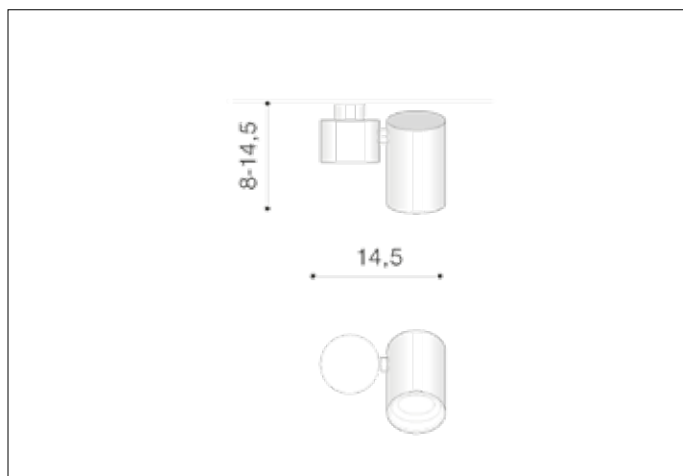

AZzardo[®]
LIGHTING

MAKALU 1 WH
AZ4211, EAN 5901238442110

Dimensions height / width / length

[cm] Product	8 ~ 14,5 x 14,5 x
Mounting inlet:	N/A x N/A x N/A
Ceiling base:	N/A x N/A x N/A 7 ~ 8
Shades	12 x 7 x N/A

Product Specifications

Line	TECHNICAL
Type	Exposed Downlight
Type of track	N/A
Colour	White
Material	Metal
Light source	1
Type of socket	GU10
Lumens	N/A
Kelvins	N/A
Beam angle	N/A
Dimmable	N/A
CCT	N/A
RGB	N/A
RA	N/A
App remote control	N/A
Remote control	N/A
Voltage	230V
Power	max LED 50W
Switch location	N/A
Protection class	IP20
Tilt	90°
Rotation	360°

Shipping info height / width / length [cm]

BOX 1:	15 x 15 x 7,5
BOX 2:	N/A x N/A x N/A
BOX 3:	N/A x N/A x N/A
Net weight [kg]	0,4
Gross weight [kg]	0,47

Energy efficiency

N/A

Azzardo Sp. z o.o.
ul. Strzeszyńska 33 60-479 Poznań,
NIP: 929-185-75-07