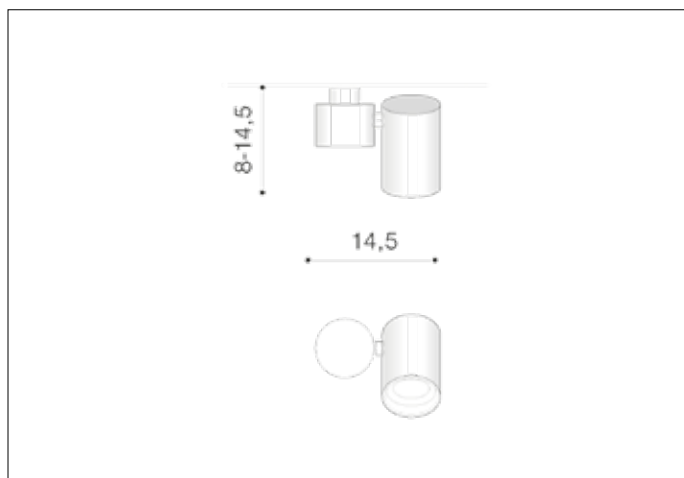

AZzardo[®]
LIGHTING

MAKALU 1 BK
AZ4210, EAN 5901238442103

Dimensions height / width / length

Product Specifications

[cm] Product	8 ~ 14,5 x 14,5 x
Mounting inlet:	N/A x N/A x N/A
Ceiling base:	N/A x N/A x N/A 7 ~ 8
Shades	12 x 7 x N/A

Line	TECHNICAL
Type	Exposed Downlight
Type of track	N/A
Colour	Black
Material	Metal
Light source	1
Type of socket	GU10
Lumens	N/A
Kelvins	N/A
Beam angle	N/A
Dimmable	N/A
CCT	N/A
RGB	N/A
RA	N/A
App remote control	N/A
Remote control	N/A
Voltage	230V
Power	max LED 50W
Switch location	N/A
Protection class	IP20
Tilt	90°
Rotation	360°

Shipping info height / width / length [cm]

BOX 1:	15 x 15 x 7,5
BOX 2:	N/A x N/A x N/A
BOX 3:	N/A x N/A x N/A
Net weight [kg]	0,4
Gross weight [kg]	0,47

Energy efficiency

Azzardo Sp. z o.o.
ul. Strzeszyńska 33 60-479 Poznań,
NIP: 929-185-75-07