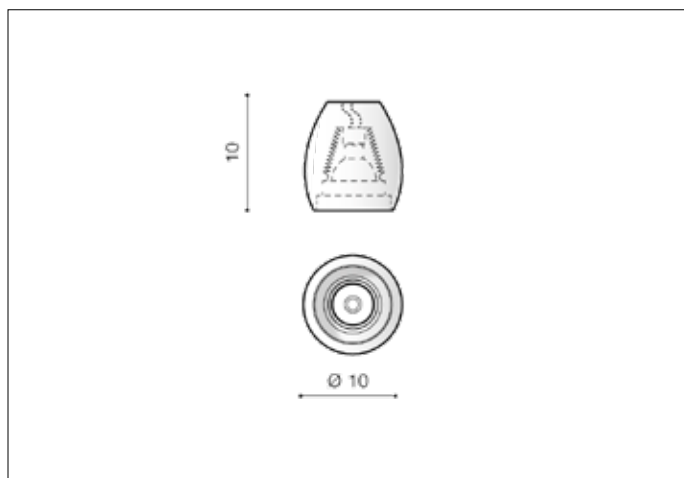

AZzardo[®]
LIGHTING

ROTONDO BK
AZ4208, EAN 5901238442080

Dimensions height / width / length [cm] Product Specifications

Product	10 x 10 x N/A
Mounting inlet:	N/A x N/A x N/A
Ceiling base:	N/A x N/A x N/A
Shades	N/A x N/A x N/A

Line	TECHNICAL
Type	Exposed Downlight
Type of track	N/A
Colour	Black
Material	Metal
Light source	1
Type of socket	GU10
Lumens	N/A
Kelvins	N/A
Beam angle	N/A
Dimmable	N/A
CCT	N/A
RGB	N/A
RA	N/A
App remote control	N/A
Remote control	N/A
Voltage	230V
Power	max LED 50W
Switch location	N/A
Protection class	IP20
Tilt	45°
Rotation	N/A

Shipping info height / width / length [cm]

BOX 1:	10,5 x 10 x 10
BOX 2:	N/A x N/A x N/A
BOX 3:	N/A x N/A x N/A
Net weight [kg]	0,61
Gross weight [kg]	0,66

Energy efficiency

N/A

Azzardo Sp. z o.o.
ul. Strzeszyńska 33 60-479 Poznań,
NIP: 929-185-75-07