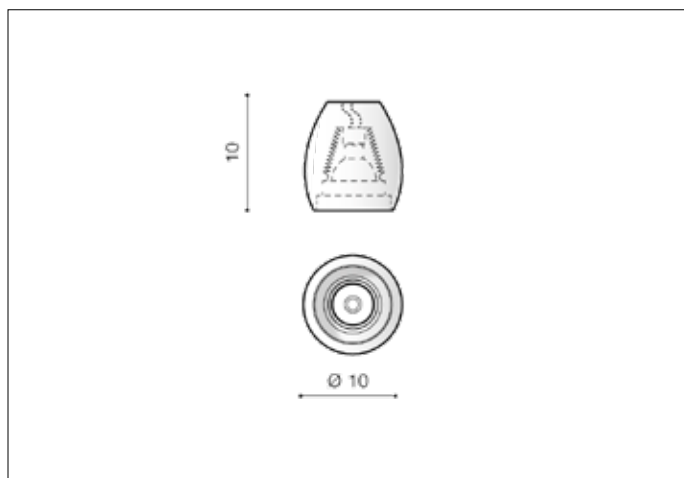

AZzardo[®]
LIGHTING

ROTONDO WH
AZ4207, EAN 5901238442073

Dimensions height / width / length [cm] Product Specifications

Product	10 x 10 x N/A
Mounting inlet:	N/A x N/A x N/A
Ceiling base:	N/A x N/A x N/A
Shades	N/A x N/A x N/A

Line	TECHNICAL
Type	Exposed Downlight
Type of track	N/A
Colour	White
Material	Metal
Light source	1
Type of socket	GU10
Lumens	N/A
Kelvins	N/A
Beam angle	N/A
Dimmable	N/A
CCT	N/A
RGB	N/A
RA	N/A
App remote control	N/A
Remote control	N/A
Voltage	230V
Power	max LED 50W
Switch location	N/A
Protection class	IP20
Tilt	45°
Rotation	N/A

Shipping info height / width / length [cm]

BOX 1:	10,5 x 10 x 10
BOX 2:	N/A x N/A x N/A
BOX 3:	N/A x N/A x N/A
Net weight [kg]	0,61
Gross weight [kg]	0,66

Energy efficiency

N/A

Azzardo Sp. z o.o.
ul. Strzeszyńska 33 60-479 Poznań,
NIP: 929-185-75-07